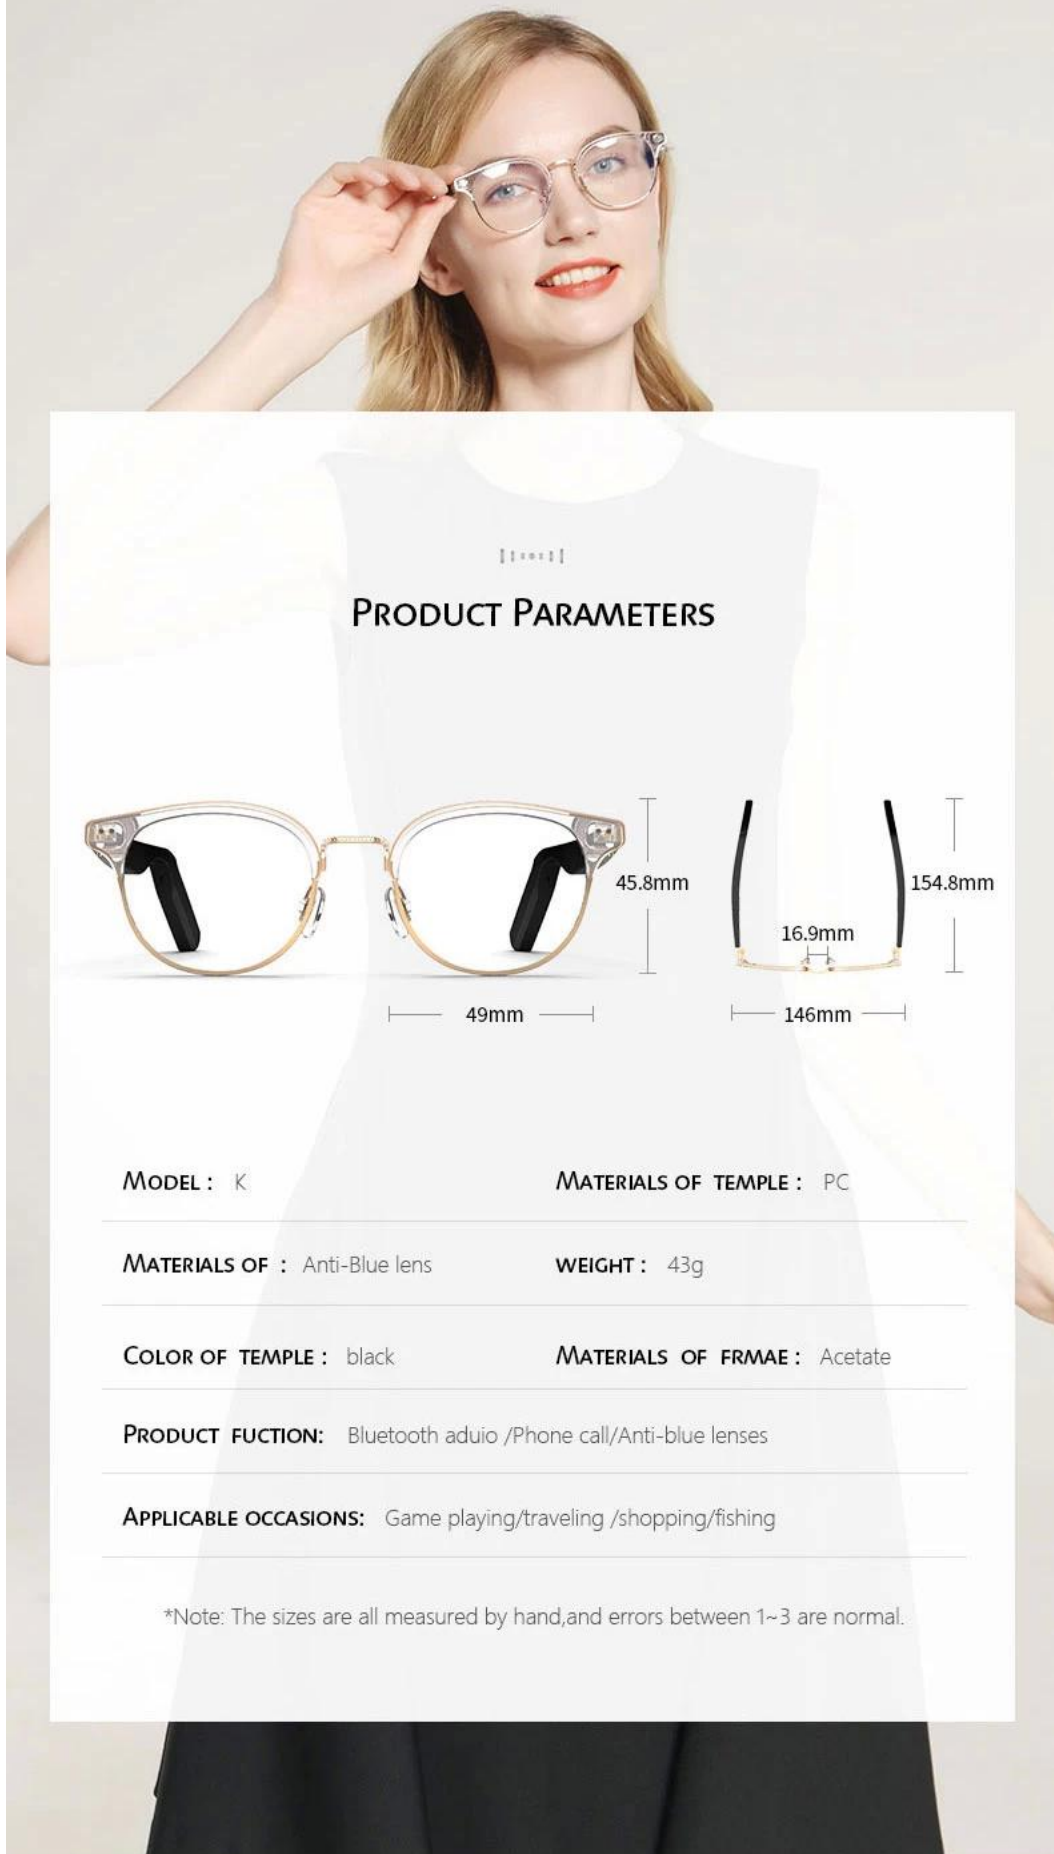

Sawolol[®]

PRODUCT PARAMETERS

MODEL : K

MATERIALS OF TEMPLE : PC

MATERIALS OF : Anti-Blue lens

WEIGHT : 43g

COLOR OF TEMPLE : black

MATERIALS OF FRMAE : Acetate