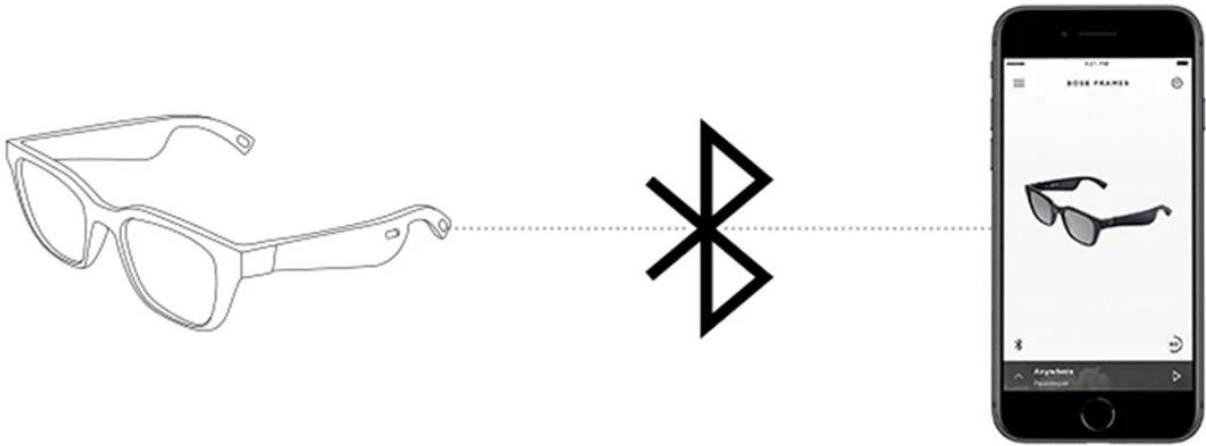

Save wireless connection via bluetooth