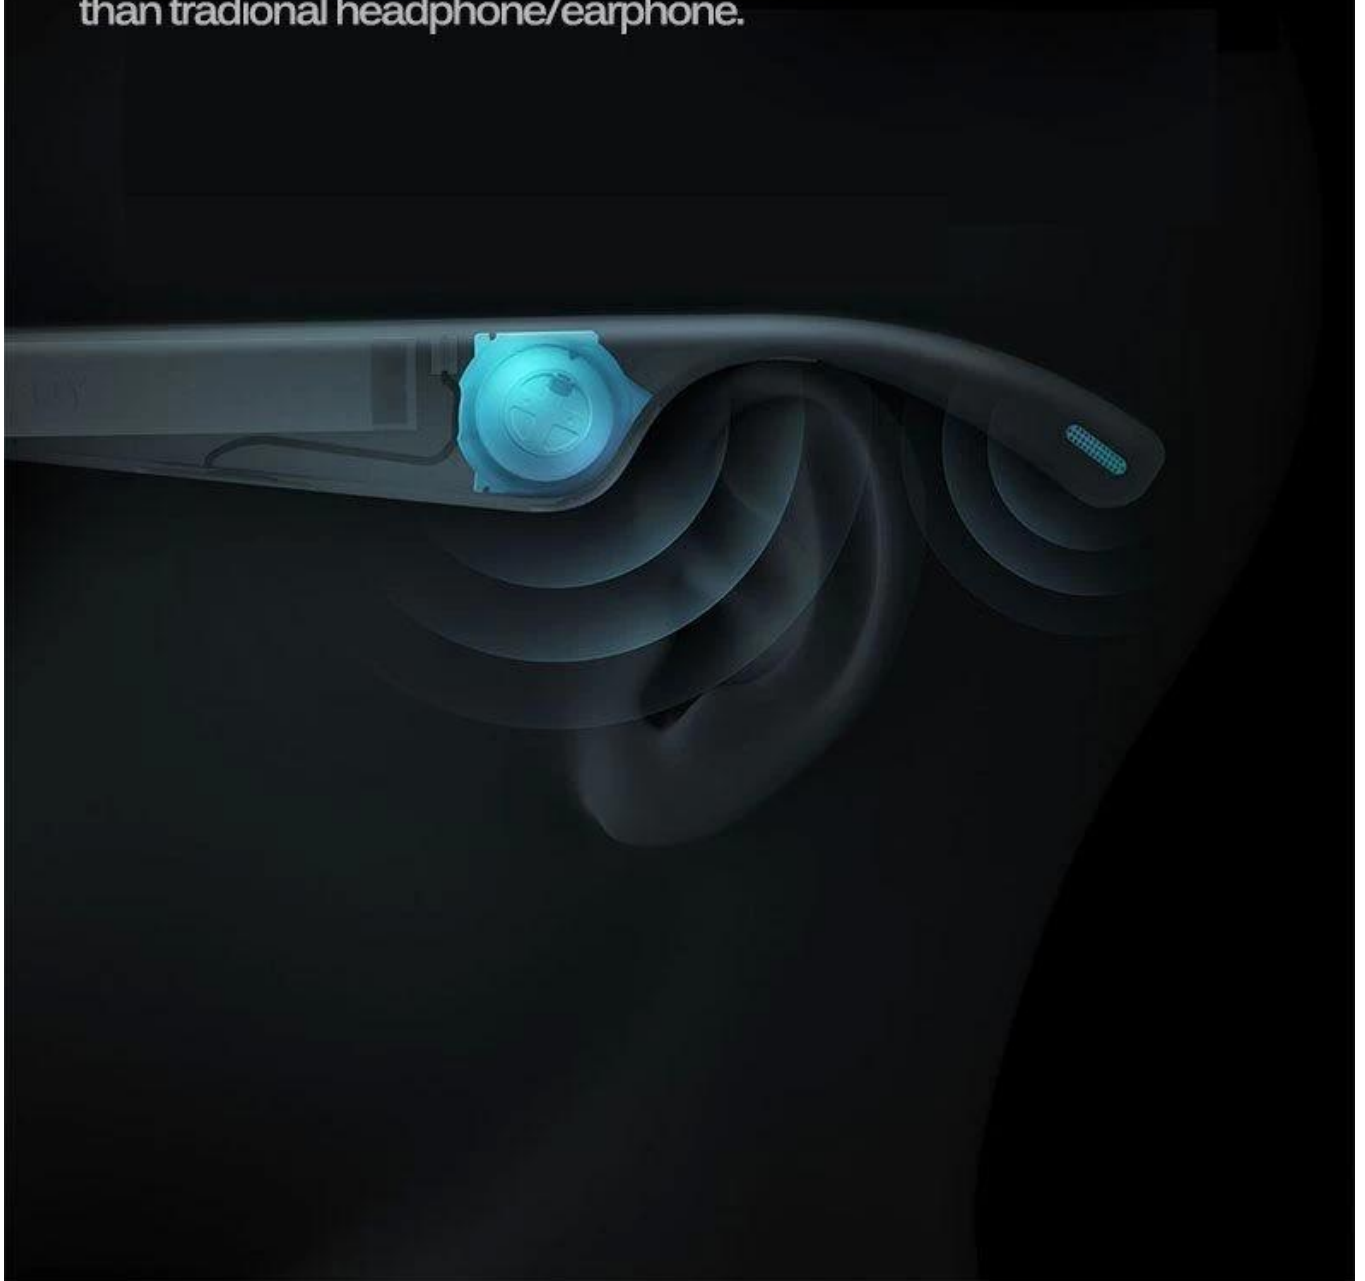

	Playing Music State	On the Phone State	Voice Assistant State
	Quick click for pause/play	Quick click answer the call / answer the new call and finish the current phone	
	Double click for UP	Double click to reject the call	Double click under the state of wireless connected with mobile phone
	Three Times click for Next	Three Times click to dial back the last contats	
	Long press for three seconds to switch calls between the phone and the frame smart		

New generation of Bluetooth 5.0 Sound stability without delay

With new generation of Bluetooth 5.0 directional audioglasses, with high quality, and with speed quality sound, while enhancing the stability of the sound transmission.

Remain free
Have fun in your music world

Directional Sound into the Ear

Quality Sound Non the earphone in the ear

Directional audio technology can accurately project sound into specific areas, whether when you listening to music or during a phone call.

Just enjoy quality audio music/phone call freely. Relax our ear and have our life more secure and more comfortable than tradional headphone/earphone.

IPx4 dustproof and rainproof

Easy to take care of

Ultra-light TR90 memory material for the frame
Fits well with your head curve