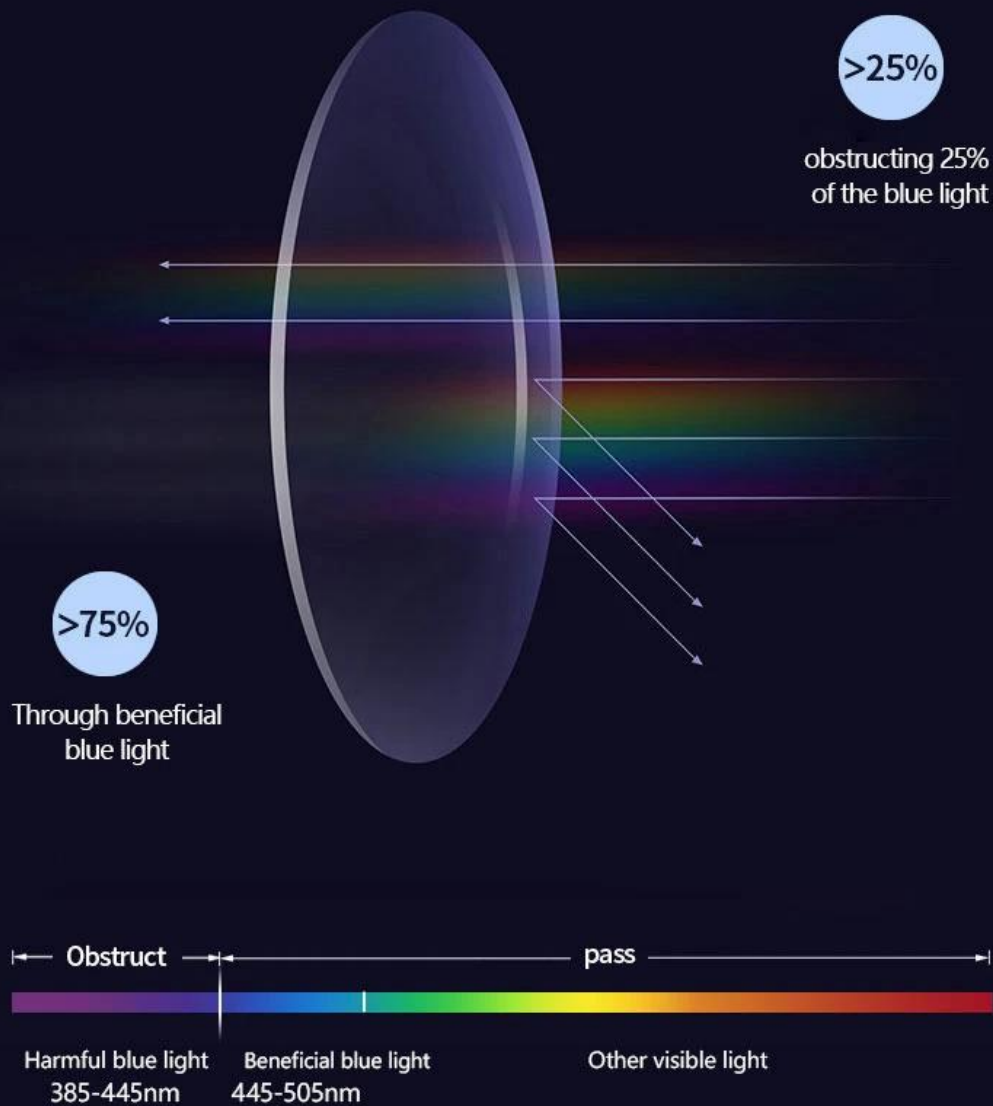

Sawoloi®

Obstruct and prevent blue light protecting the eyes at all times

Lens with coating film can effectively obstruct up to 25% short-wave blue light, making the color presentation more real.