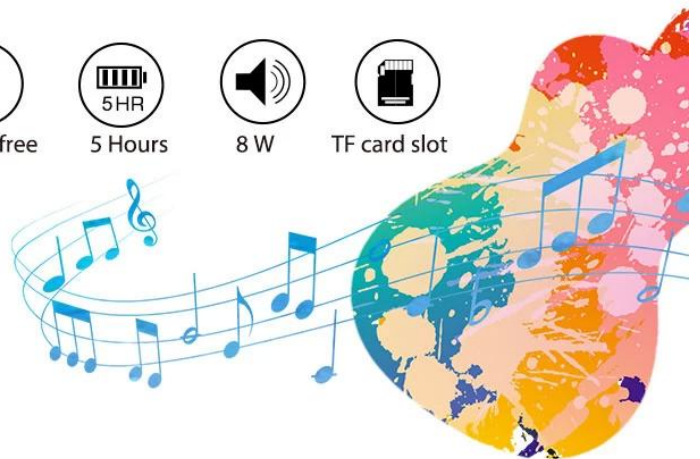

Sawolol

Cube LED Speaker Plus

Cube LED Speaker with 360 degree full lights

Material:ABS Plastic

Bluetooth specification:V5.0

Support TF Card/AUX/Hands-free call

360 degree revolving full lights

Time function with alarm clock

Speaker:ø52MMm/ 4ohms /8W

Signal to noise ratio:90HZ-20K/65dB

Battery: 2200mAh

Power supply voltage:5v

Working Time: Up to 5 hours

Charging time: 4 hours

Colors: Multi-color is Optional

Accessories: USB charging cable, Manual, Gift box

Product size:16*16*18CM

HS code: 8518210000

www.sawolol.com