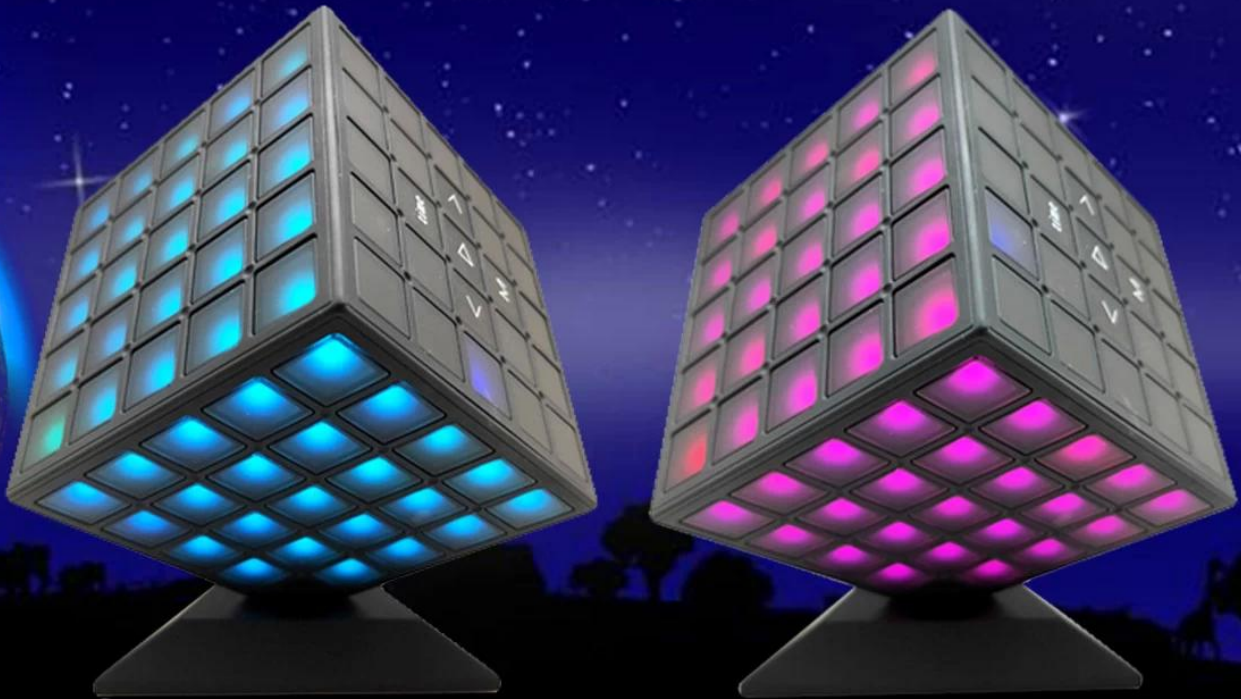

Alto-falante Cube LED com luzes completas de 360 graus

Material: Plástico ABS

Especificação Bluetooth: V5.0

Suporte: cartão TF/AUX/chamada viva-voz luzes completas giratórias de 360 graus função de tempo com despertador

Cube LED Speaker with 360 degree full lights

Material:ABS Plastic

Bluetooth specification:V5.0

Support TF Card/AUX/Hands-free call

360 degree revolving full lights

Time function with alarm clock

Speaker:ø52MMm/ 4ohms /8W

Product size:16*16*18CM

HS code: 8518210000

www.sawolol.com

Sawolol®

 3D Full LED Light

www.sawolol.com

Multiple color options

UNIVERSITY
TUMEN
UNIVERSITY

Sawolol®

Multi-color Night Lights

www.sawolol.com

Sawolol

The clock display

Sawolol®

Sawolol

Seven music lamp modes