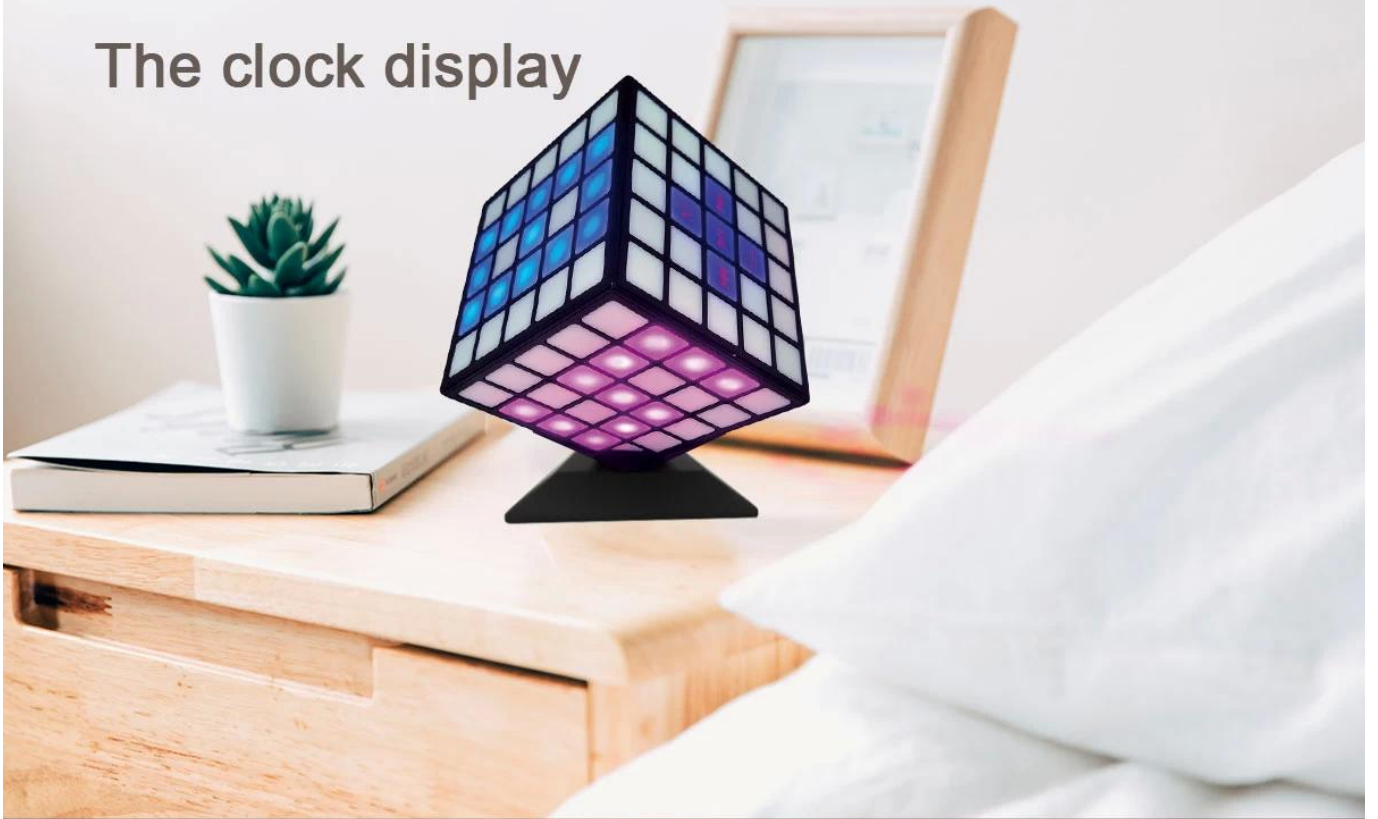

Alto-falante Cube LED com luzes completas de 360 graus

Material: Plástico ABS

Especificação Bluetooth: V5.0

Suporte: cartão TF/AUX/chamada viva-voz luzes completas giratórias de 360 graus função de tempo com despertador

Cube LED Speaker with 360 degree full lights

Material:ABS Plastic

Bluetooth specification:V5.0

Support TF Card/AUX/Hands-free call

360 degree revolving full lights

Time function with alarm clock

Speaker:ø52MMm/ 4ohms /8W

Sawolol®

Multi-color Night Lights

www.sawolol.com

Sawolol

The clock display

Sawolol®

Sawolol

Seven music lamp modes