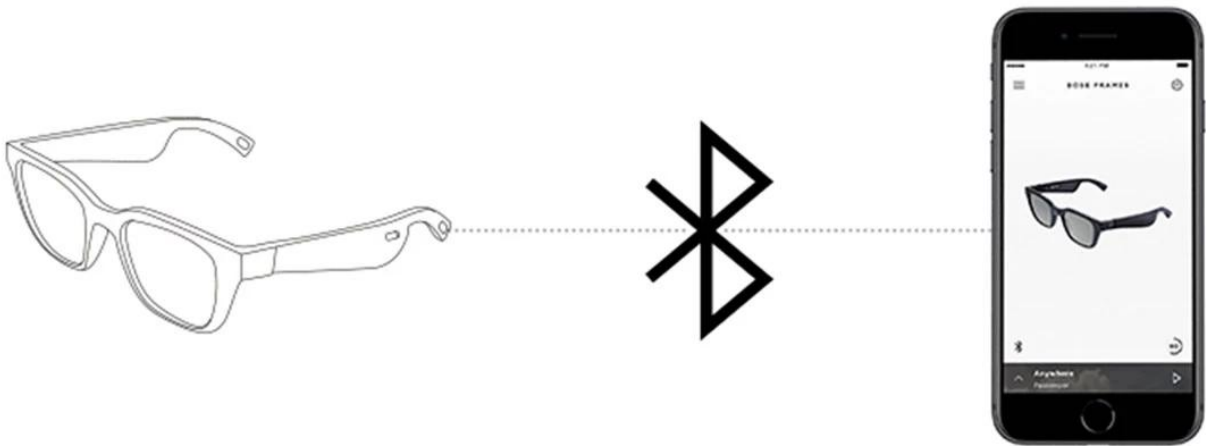

Sawolol

Ultra-light TR90 memory material for the frame
Fits well with your head curve

Qualcomm chip

Strong performance Quick response

Adopting Qualcomm HD chip and supporting Apt-X HD technology, and using THD+N ultra-low distortion technology, the performance is strong while ensuring the output of high - quality sound, let the music show the mast.

Save wireless connection via bluetooth

Sawolol®

Polymer Lithium Ion Batteries

200 hours standby time

Polymer lithium-ion battery with a capacity of 120mAh for up to 5 hours of normal use

www.sawolol.com

FAQ: