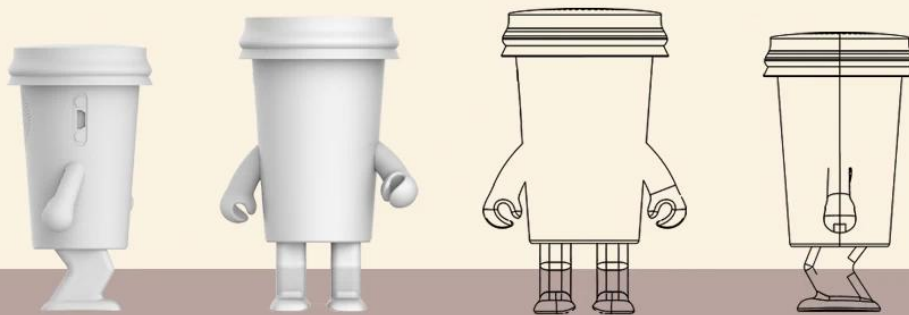

Think:
How to design a joyful music player?