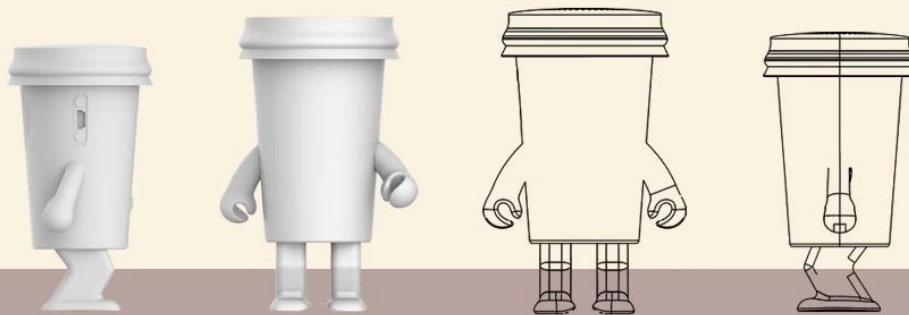

Product size: 15.10 x7.05x5.70cm

HS code□8518210000

Think:
How to design a joyful music player?

Draft Drawing :
A joyful image.

Sawolol®

www.sawolol.com

Wireless

LED Light