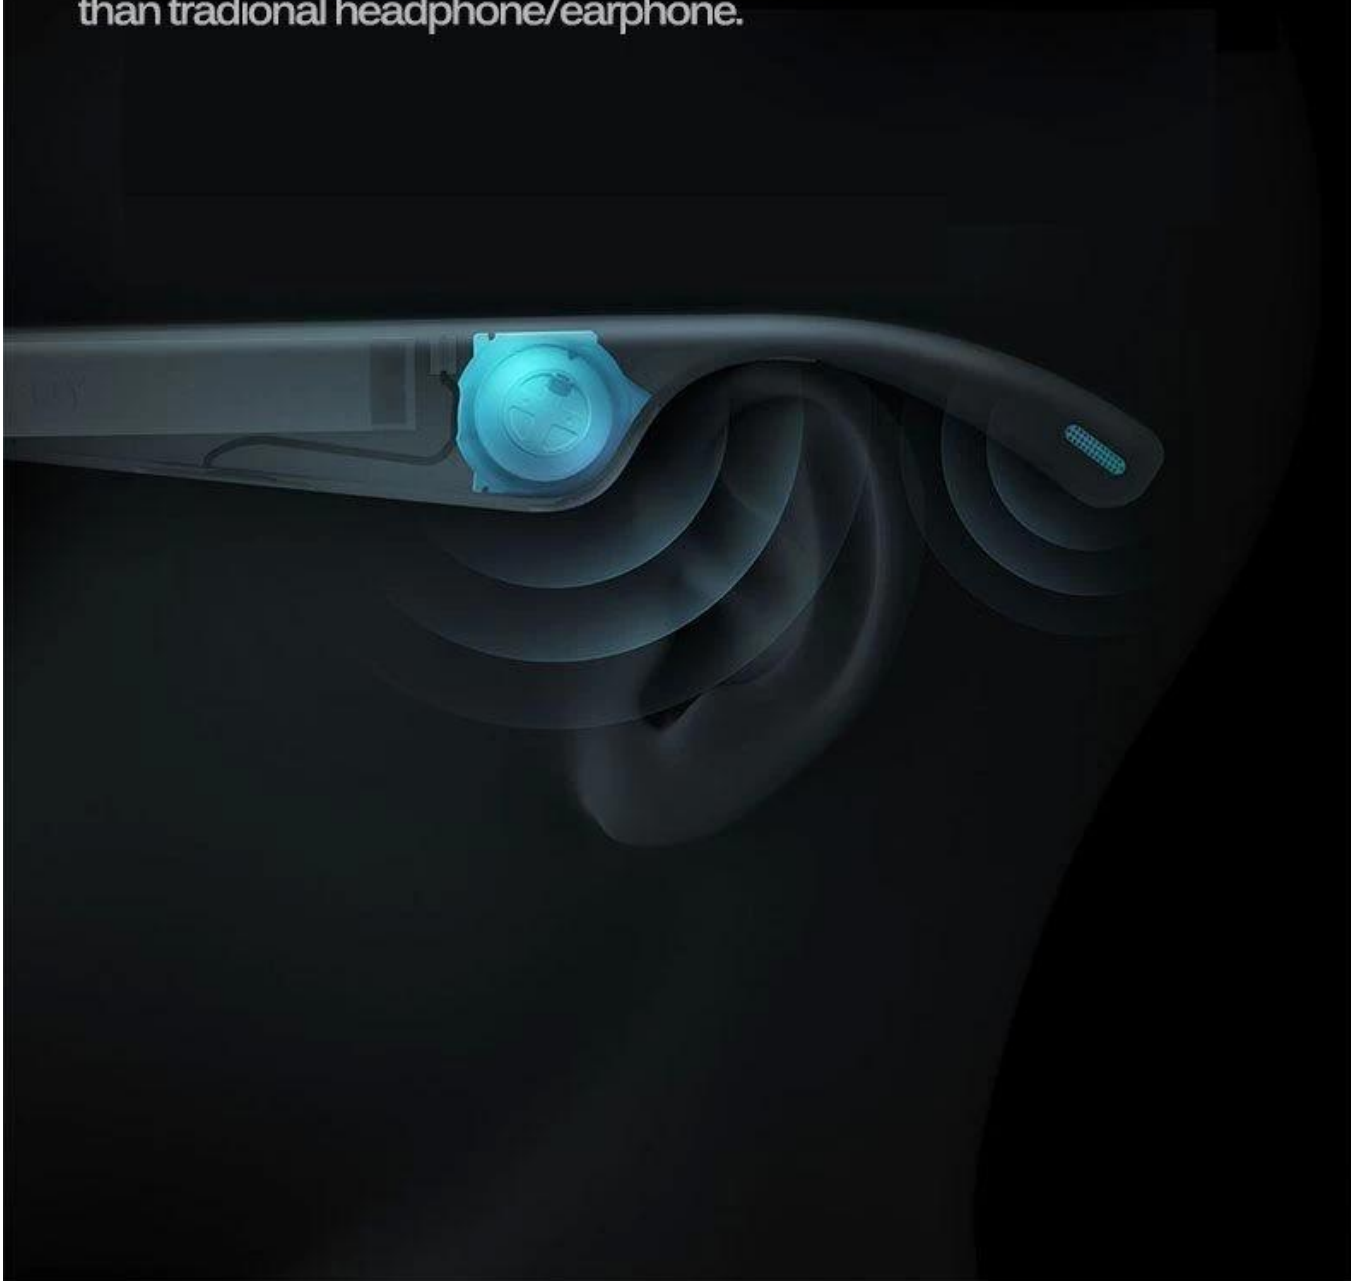

	Playing Music State	On the Phone State	Voice Assistant State
	Quick click for pause/play	Quick click answer the call / answer the new call and finish the current phone	
	Double click for UP	Double click to reject the call	Double click under the state of wireless connected with mobile phone
	Three Times click for Next	Three Times click to dial back the last contats	
	Long press for three seconds to switch calls between the phone and the frame smart		

New generation of Bluetooth 5.0 Sound stability without delay

With new generation of Bluetooth 5.0 directional audioglasses, with high quality, and with speed quality sound, while enhancing the stability of the sound transmission.

Remain free
Have fun in your music world

Directional Sound into the Ear

Quality Sound Non the earphone in the ear

Directional audio technology can accurately project sound into specific areas, whether when you listening to music or during a phone call.

Just enjoy quality audio music/phone call freely. Relax our ear and have our life more secure and more comfortable than tradional headphone/earphone.

IPx4 dustproof and rainproof

Easy to take care of

Ultra-light TR90 memory material for the frame
Fits well with your head curve