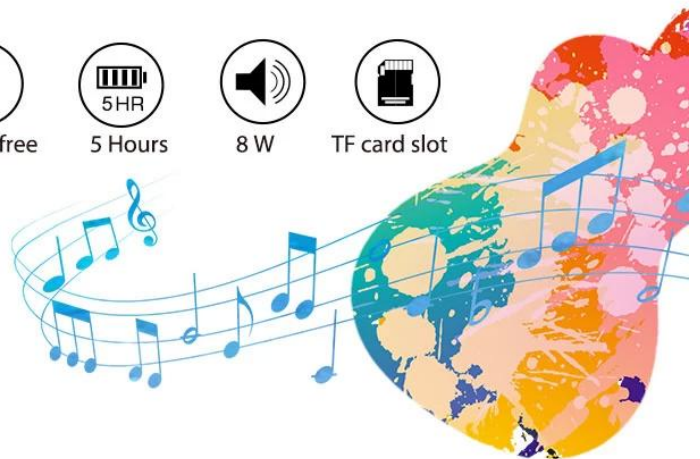

Power supply voltage:5v

Working Time: Up to 5 hours

Charging time: 4 hours

Colors: Multi-color is Optional

Accessories: USB charging cable, Manual, Gift box

Product size:16*16*18CM

HS code: 8518210000

www.sawolol.com