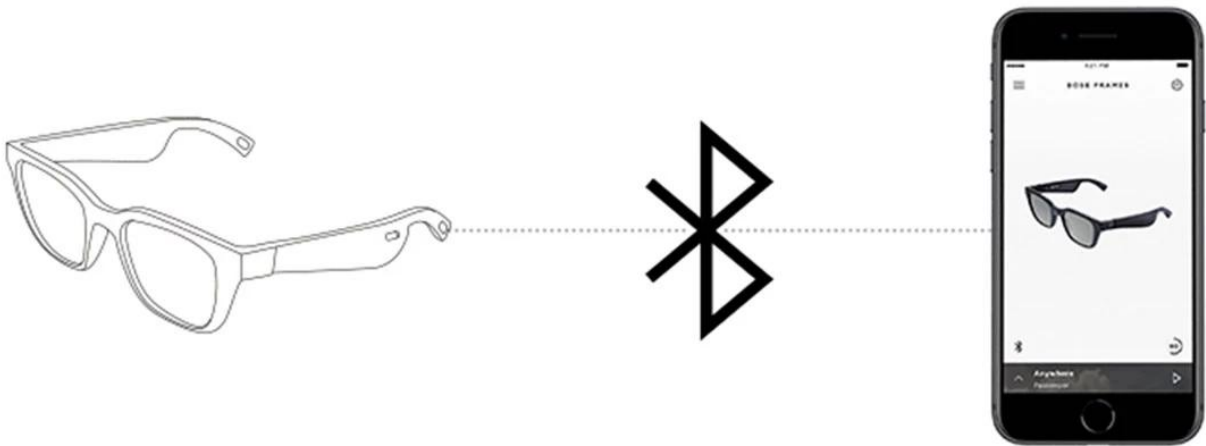

Sawolol

Ultra-light TR90 memory material for the frame
Fits well with your head curve

Qualcomm chip

Strong performance Quick response

Adopting Qualcomm HD chip and supporting Apt-X HD technology, and using THD+N ultra-low distortion technology, the performance is strong while ensuring the output of high - quality sound, let the music show the mast.

Save wireless connection via bluetooth

Sawolol®

Polymer Lithium Ion Batteries

200 hours standby time

Polymer lithium-ion battery with a capacity of 120mAh for up to 5 hours of normal use

www.sawolol.com

በግልጽ ይጻፉ: