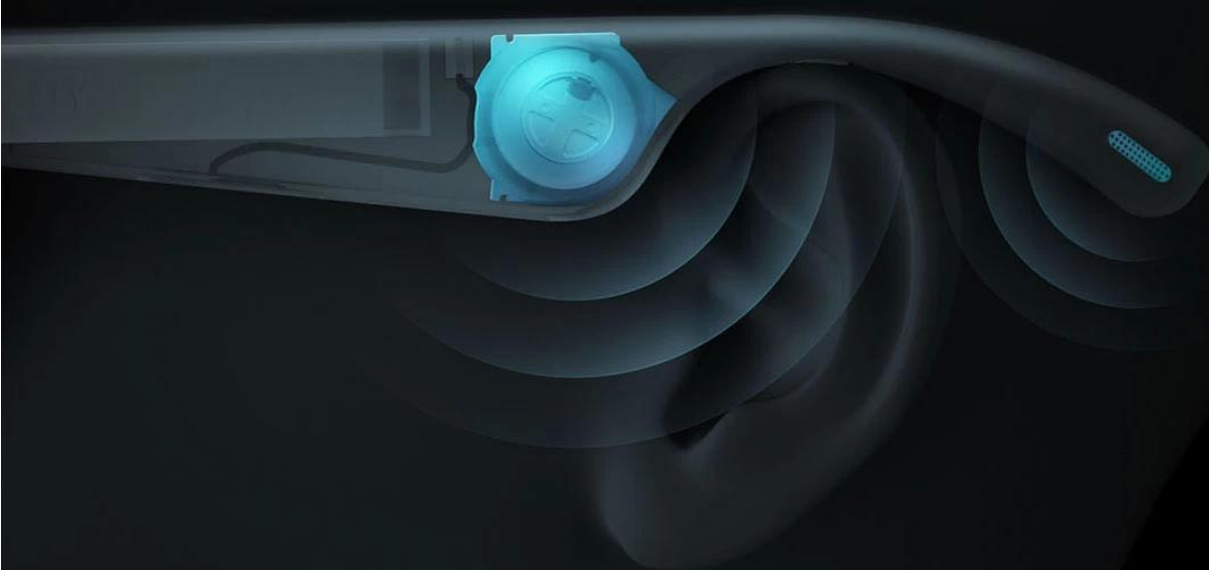

Remain free
Have fun in your music world

Directional Sound into the Ear Quality Sound Non the earphone in the ear

Directional audio technology can accurately project sound into specific areas, whether when you listening to music or during a phone call.

Just enjoy quality audio music/phone call freely. Relax our ear and have our life more secure and more comfortable than tradional headphone/earphone.