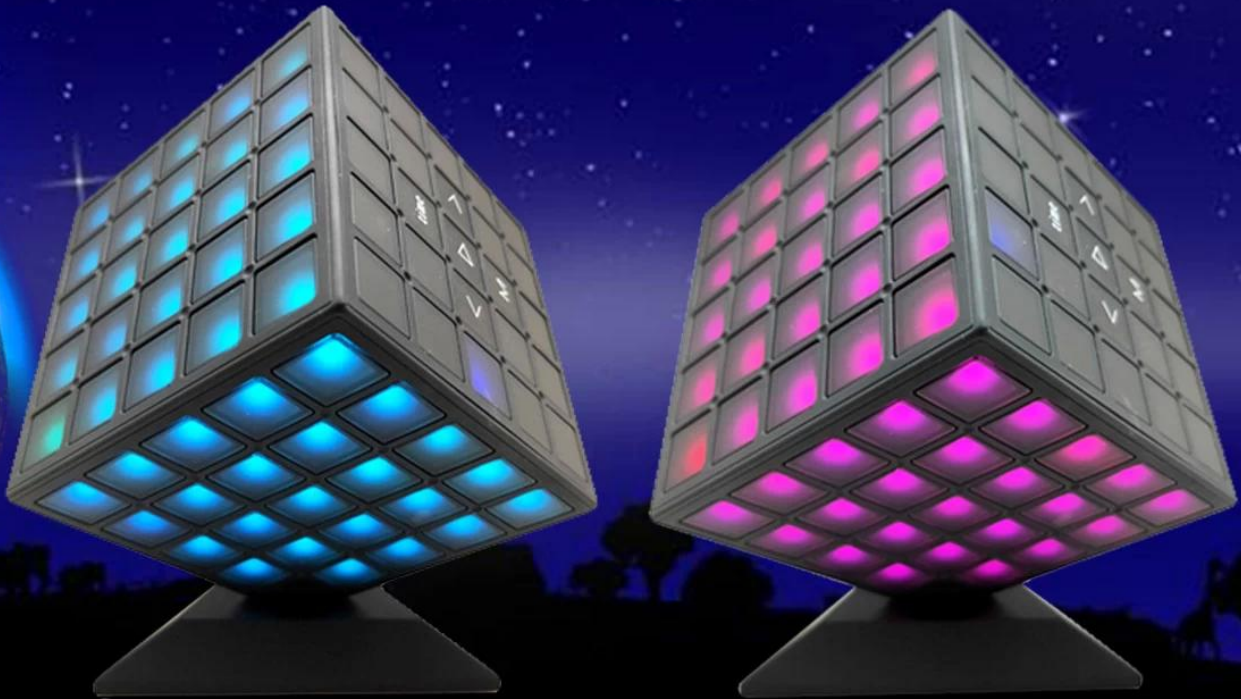

Sawolol®

LED Cube Speaker Plus

NSP-8117PL

www.sawolol.com

Sawolol

Cube LED Speaker Plus

Cube LED Speaker with 360 degree full lights

Material:ABS Plastic

Bluetooth specification:V5.0

Support TF Card/AUX/Hands-free call

360 degree revolving full lights

Time function with alarm clock

Speaker:ø52MMm/ 4ohms /8W

Signal to noise ratio:90HZ-20K/65dB

Battery: 2200mAh

Sawolol®

 3D Full LED Light

www.sawolol.com

Multiple color options

Sawolol®

Multi-color Night Lights

www.sawolol.com

Sawolol

The clock display

www.sawolol.com

Sawolol®

Sawolol

Seven music lamp modes

Various colored lights vary randomly

Sawolol

www.sawolol.com