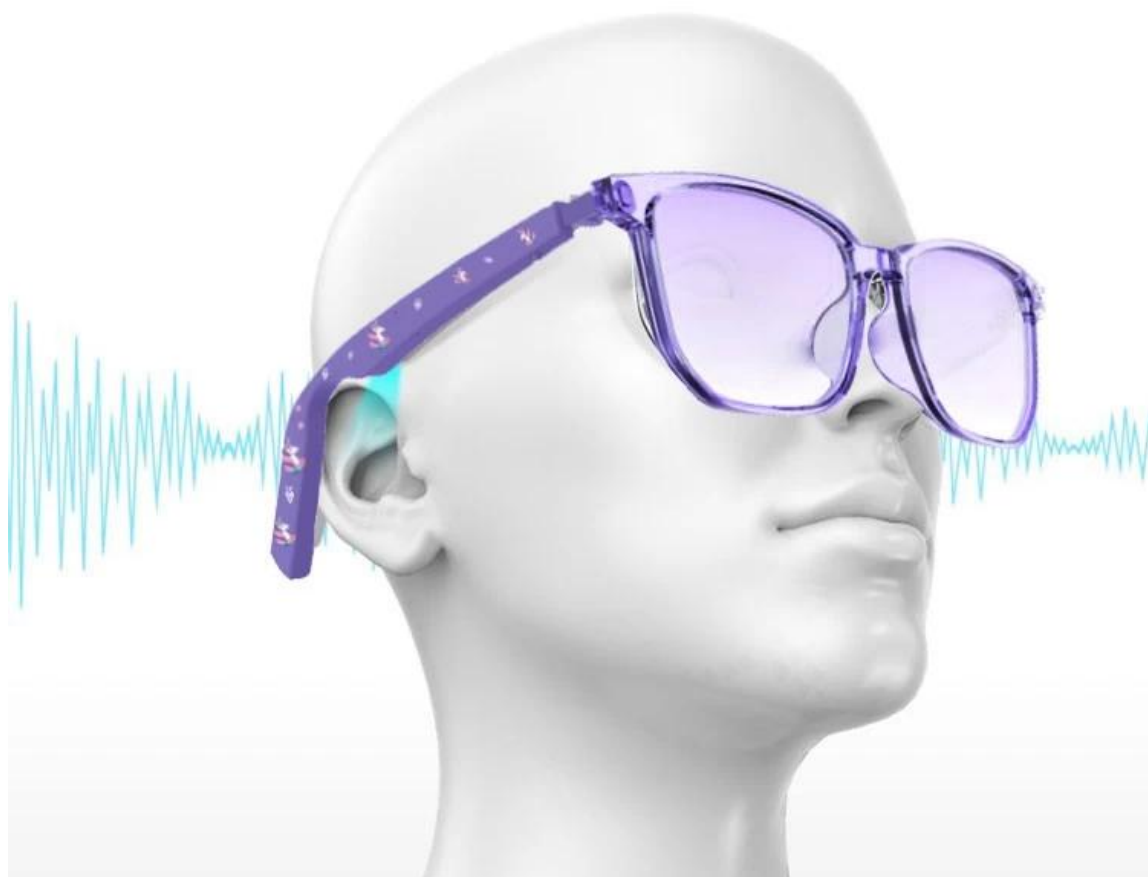

Multidimensional optimization Greater smoothness of phone audio

Build a Bluetooth audio eyeglasses, upgrading from front-line chips, headsets to loudspeakers, to ensure effective reduction of noise in phone calls and restoration of fidelity.