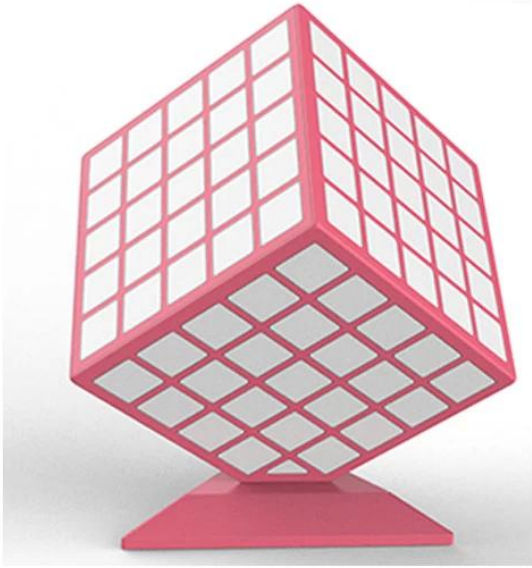

Sawolol®

LED Cube Speaker Plus

NSP-8117PL

www.sawolol.com

Sawolol

Cube LED Speaker Plus

Cube LED Speaker with 360 degree full lights

Material:ABS Plastic

The clock display

Sawolol®

Sawolol

Seven music lamp modes

Various colored lights vary randomly

Sawolol

www.sawolol.com