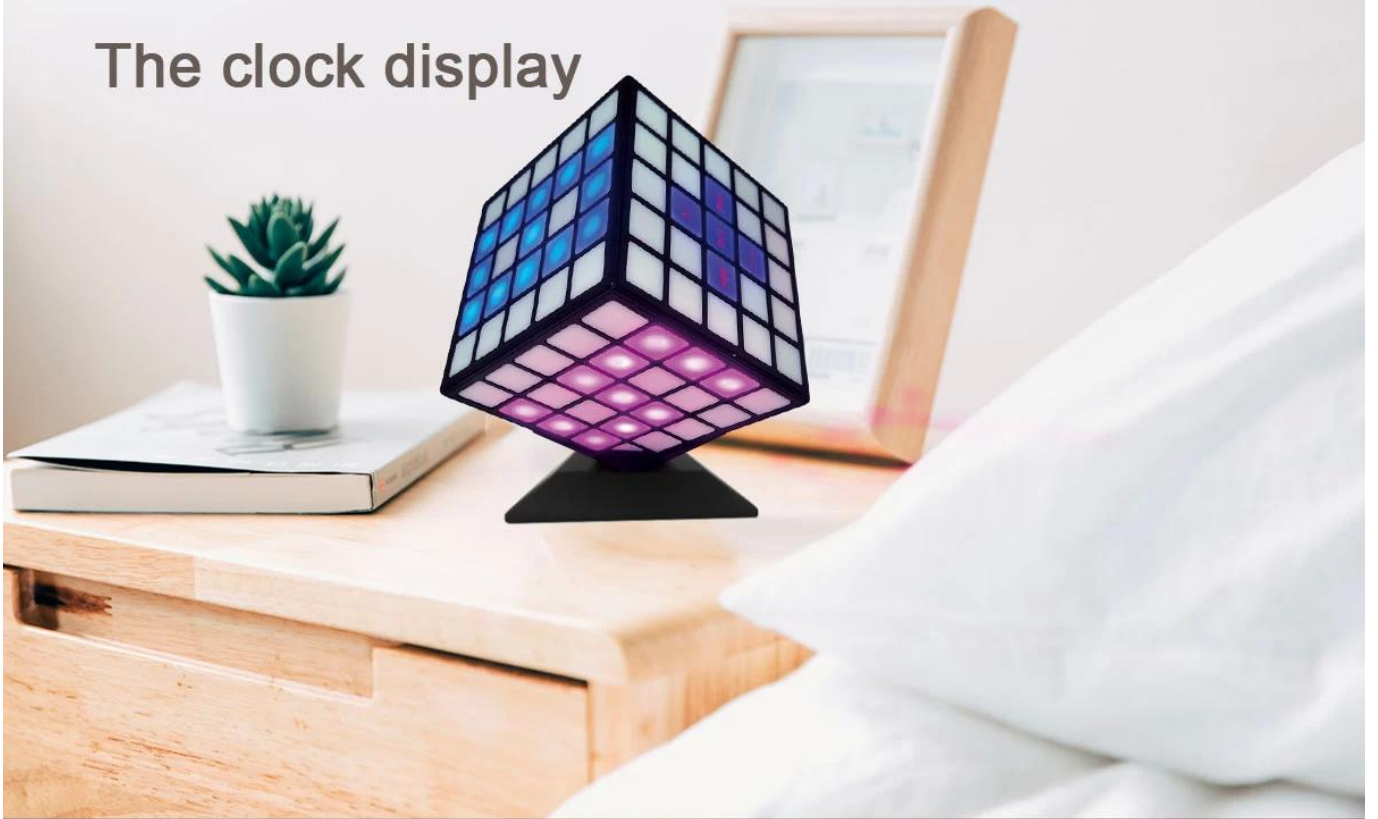

Sawolol

The clock display