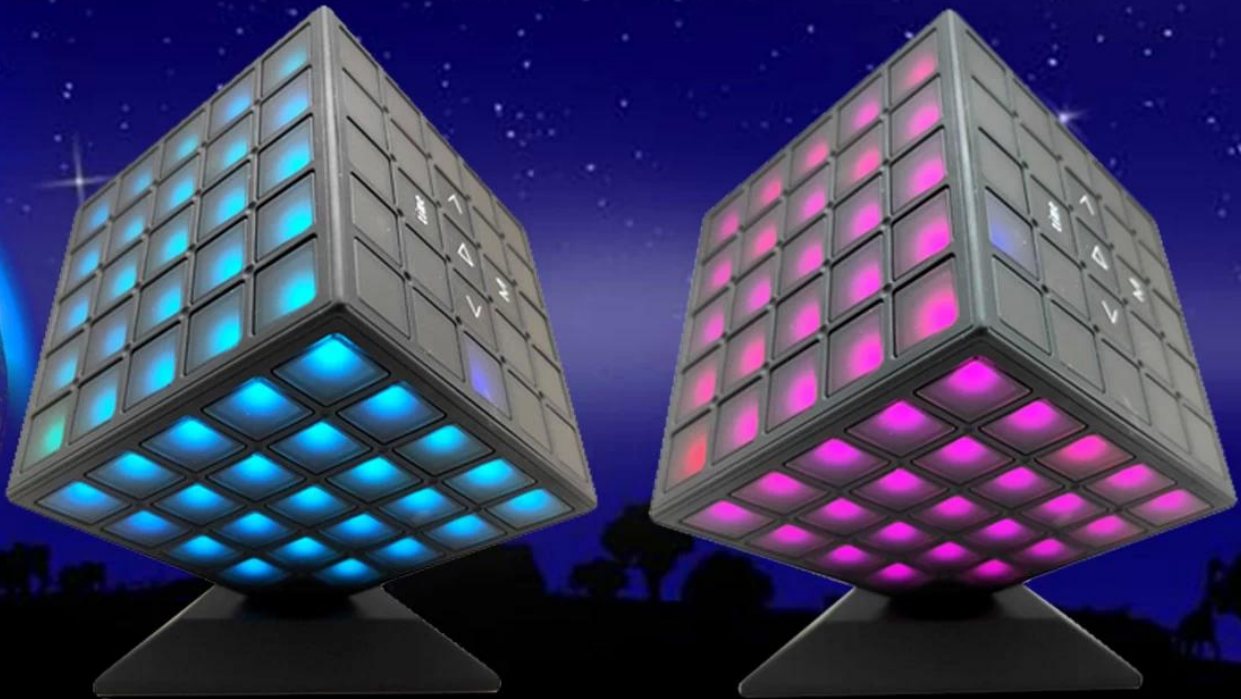

Sawolol®

LED Cube Speaker Plus

NSP-8117PL

www.sawolol.com

Sawolol

Cube LED Speaker Plus

Cube LED Speaker with 360 degree full lights

Material:ABS Plastic

Bluetooth specification:V5.0

Support TF Card/AUX/Hands-free call

360 degree revolving full lights

Time function with alarm clock

Speaker:ø52MMm/ 4ohms /8W

Signal to noise ratio:90HZ-20K/65dB

Battery: 2200mAh

Sawolol®

 3D Full LED Light

www.sawolol.com

Multiple color options

Sawolol[®]

Multi-color Night Lights

www.sawolol.com

Sawolol

The clock display

Sawolol®

Sawolol

Seven music lamp modes

Various colored lights vary randomly

Sawolol

www.sawolol.com