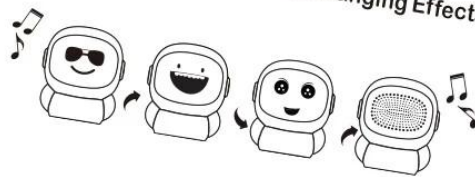

4 Bluetooth Bluetooth LED TWS

Sawolol 15 Jaskey Limited 1 Bluetooth TWS Sawolol

MUSIC

Face-Changing Robot

-EQ Audio Changing Speaker
Colour Breathing Light

Sm:)e **ROTATE ME**
Joy in EQ Audio Changing Effects