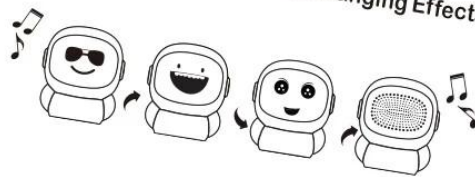

4 Bluetooth Bluetooth LED TWS

Sawolol 15 Jaskey Limited 1 Bluetooth TWS Sawolol

MUSIC

Face-Changing Robot

-EQ Audio Changing Speaker

Colour Breathing Light

Sm:)e **ROTATE ME**
Joy in EQ Audio Changing Effects