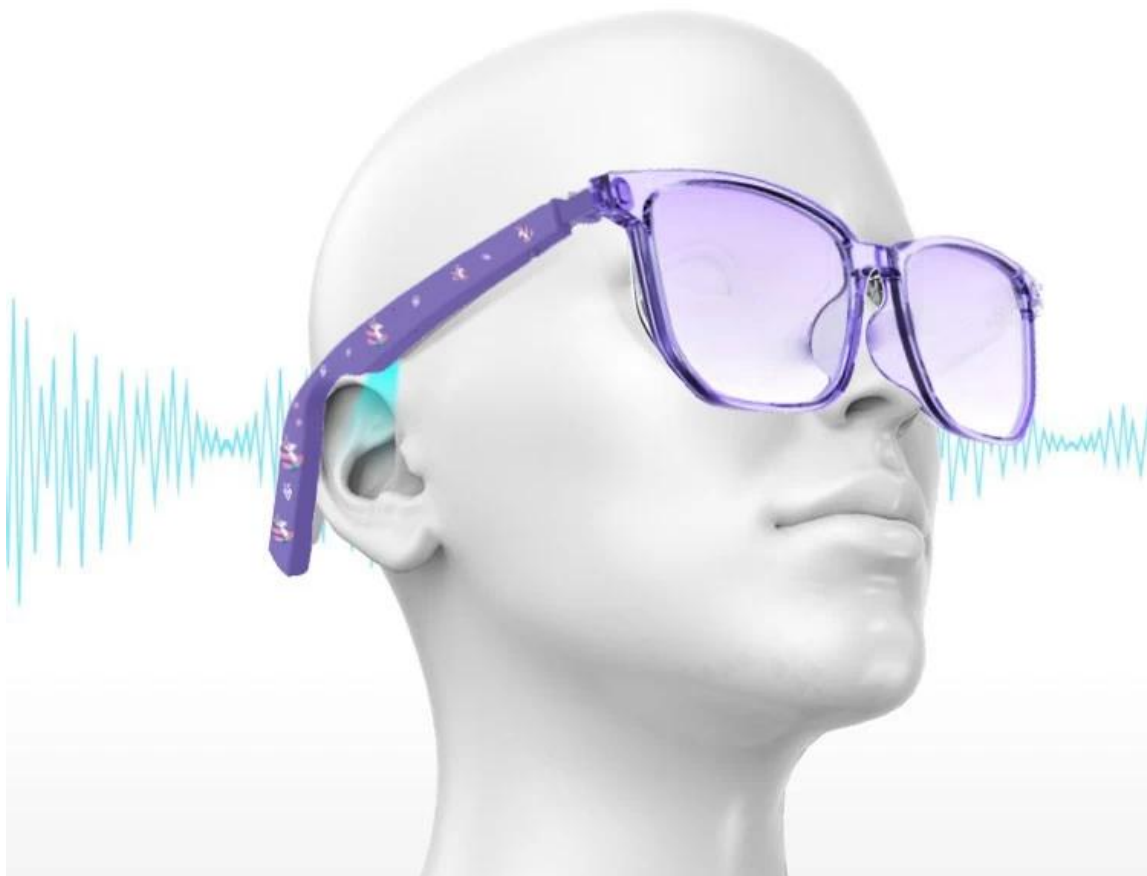

Multidimensional optimization Greater smoothness of phone audio

Build a Bluetooth audio eyeglasses, upgrading from front-line chips, headsets to loudspeakers, to ensure effective reduction of noise in phone calls and restoration of fidelity.