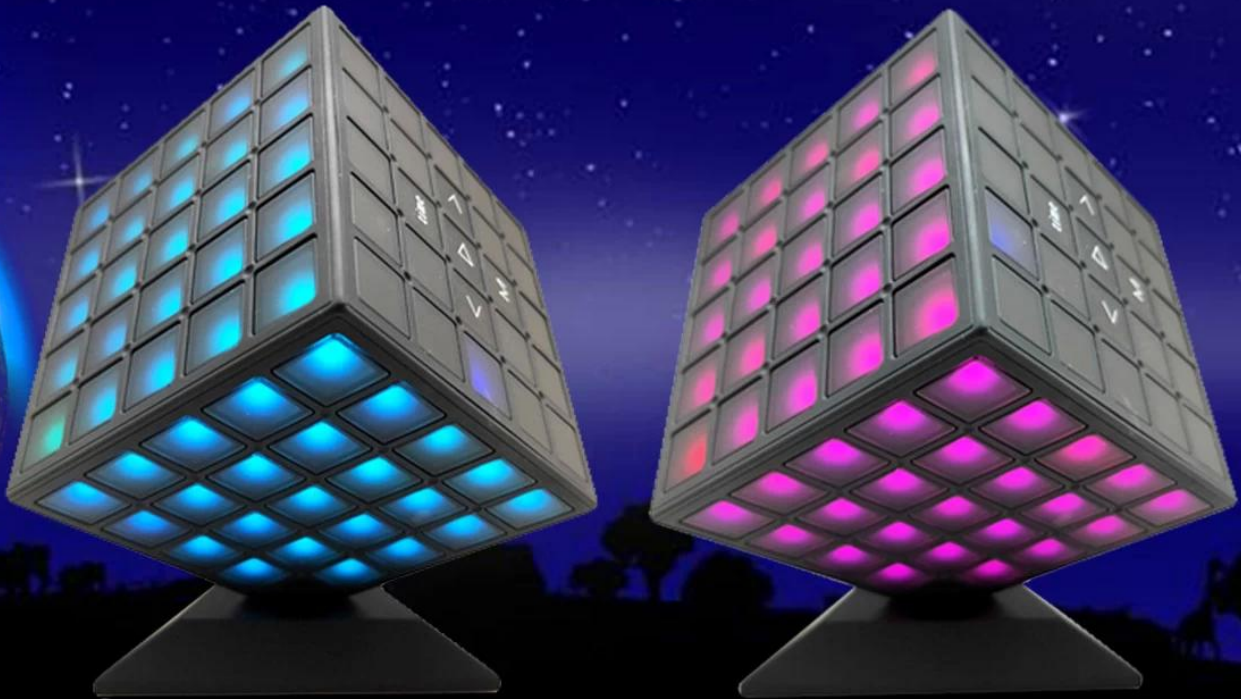

Sawolol®

Multi-color Night Lights

www.sawolol.com