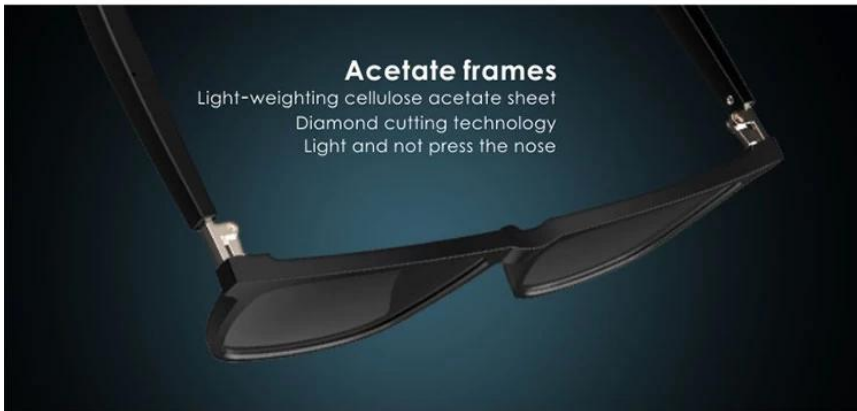

Frequency: 2.4GHz

Product size: 158*146mm

Lens size: 56*49mm

Net Weight: 44.5g

Product details

Do every detail with heart, amazing technology, more excellent appearance..

Acetate frames

Light-weighting cellulose acetate sheet
Diamond cutting technology
Light and not press the nose

Integrated nose pad,

comfortable and fitting to the form of nose,
alleviating the red indentation

Metal keys

Tangible
Switch with heart

Supreme touch

Elegant arc
Highlighted painting, exquisite and smooth
Grind precisely, close to skins