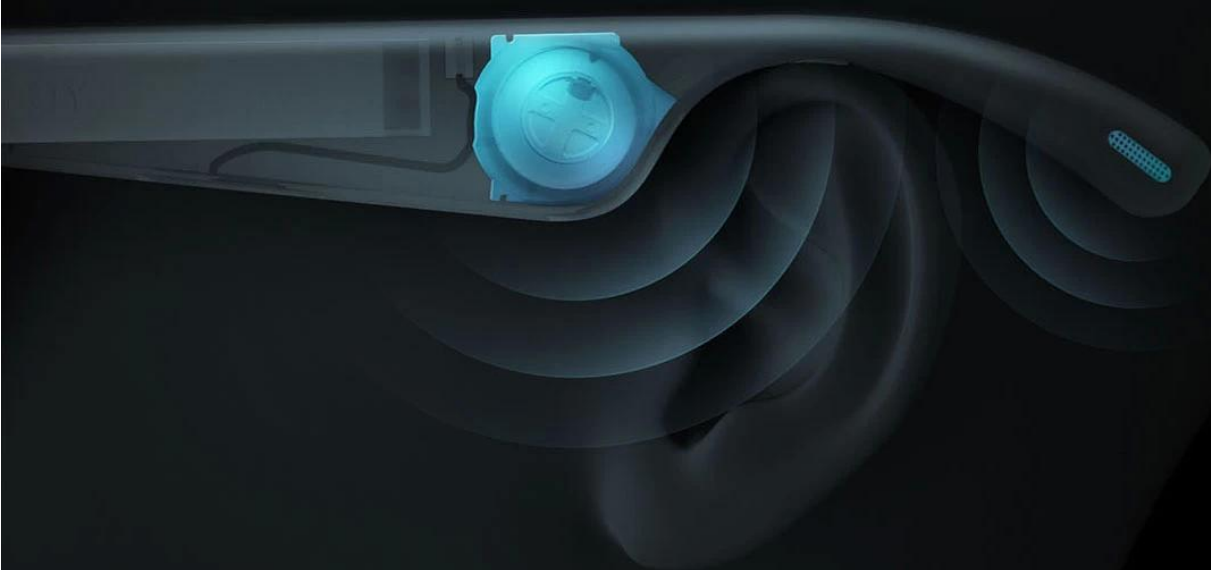

Remain free
Have fun in your music world

Directional Sound into the Ear Quality Sound Non the earphone in the ear

Directional audio technology can accurately project sound into specific areas, whether when you listening to music or during a phone call.

Just enjoy quality audio music/phone call freely. Relax our ear and have our life more secure and more comfortable than tradional headphone/earphone.