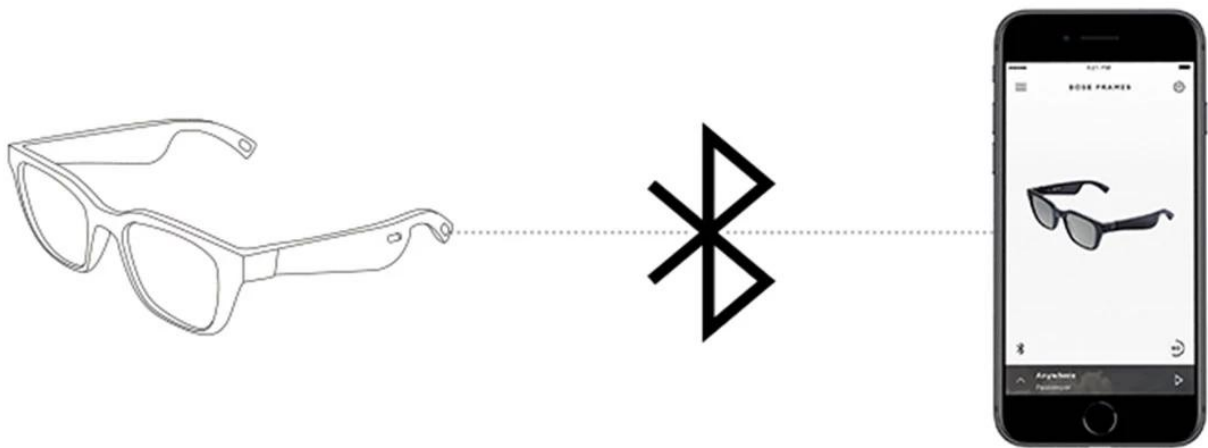

Sawolol

Ultra-light TR90 memory material for the frame
Fits well with your head curve

Qualcomm chip

Strong performance Quick response

Adopting Qualcomm HD chip and supporting Apt-X HD technology, and using THD+N ultra-low distortion technology, the performance is strong while ensuring the output of high - quality sound, let the music show the mast.

Save wireless connection via bluetooth

Sawolol®

Polymer Lithium Ion Batteries

200 hours standby time

Polymer lithium-ion battery with a capacity of 120mAh for up to 5 hours of normal use

www.sawolol.com

FAQ: