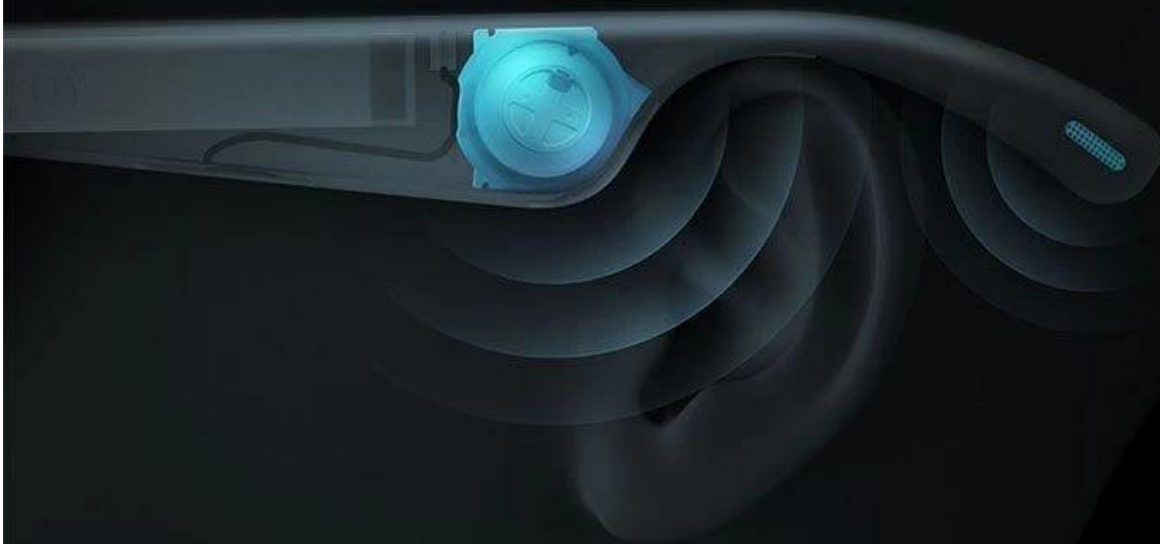

Directional Sound into the Ear

Quality Sound Non the earphone in the ear

Directional audio technology can accurately project sound into specific areas, whether when you listening to music or during a phone call.

Just enjoy quality audio music/phone call freely. Relax our ear and have our life more secure and more comfortable than tradional headphone/earphone.