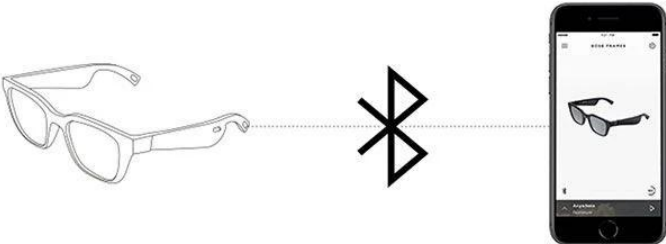

Just enjoy quality audio music/phone call freely. Relax our ear and have our life more secure and more comfortable than tradional headphone/earphone.

IPx4 dustproof and rainproof

Easy to take care of

Ultra-light TR90 memory material for the frame
Fits well with your head curve

* The picture is for expression only. the specific appearance is subject to the real ting

Save wireless connection via bluetooth

Polymer Lithium Ion Batteries

200 hours standby time

Polymer lithium-ion battery with a capacity of 120mAh for up to 5 hours of normal use