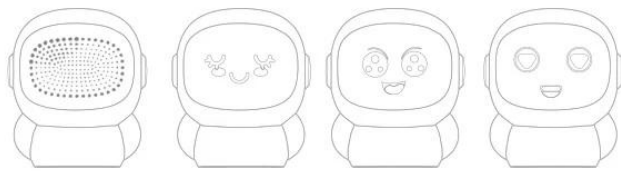

MUSIC

Face Changing Speaker

MUSIC