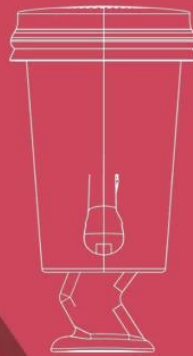

Bluetooth: 1

Bluetooth: Bluetooth

Bluetooth: Bluetooth

Bluetooth: Bluetooth, Bluetooth, Bluetooth

Bluetooth: 15.10 x7.05x5.70

Think:

How to design a joyful music player?

Draft Drawing:
A joyful image.