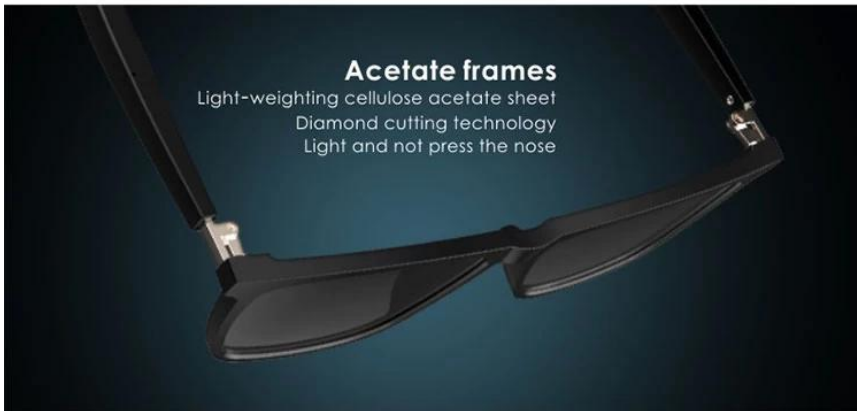

Working Time: 5-6H

Charging Input: 5V 1A

Frequency: 2.4GHz

Product size: 158*146mm

Lens size: 56*49mm

Net Weight: 44.5g

Product details

Do every detail with heart, amazing technology, more excellent appearance..