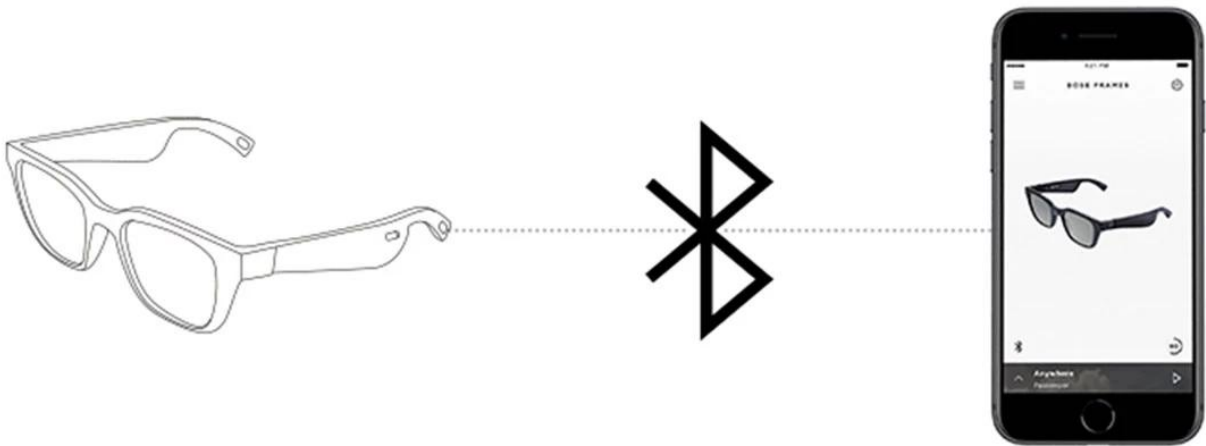

Sawolol

Ultra-light TR90 memory material for the frame
Fits well with your head curve

Qualcomm chip

Strong performance Quick response

Adopting Qualcomm HD chip and supporting Apt-X HD technology, and using THD+N ultra-low distortion technology, the performance is strong while ensuring the output of high - quality sound, let the music show the mast.

Save wireless connection via bluetooth

Sawolol®

Polymer Lithium Ion Batteries

200 hours standby time

Polymer lithium-ion battery with a capacity of 120mAh for up to 5 hours of normal use

www.sawolol.com