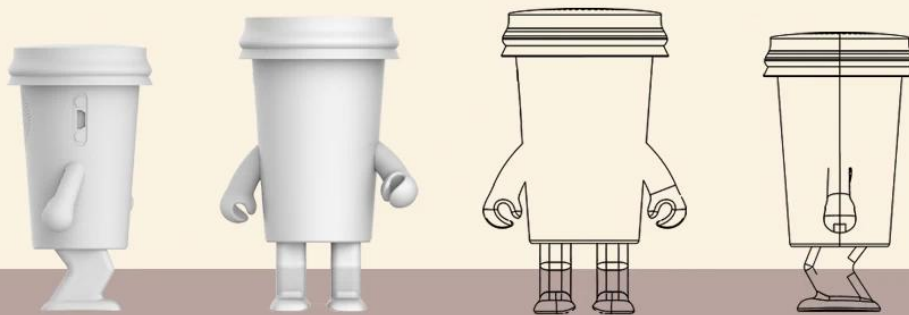

Bluetooth 5.0: 20Hz-20KHz

Bluetooth : 4

Bluetooth 5.0: 1

Bluetooth 5.0: Bluetooth

Bluetooth 5.0: Bluetooth

Bluetooth 5.0: Bluetooth, Bluetooth, Bluetooth

Bluetooth 5.0: 15.10 x7.05x5.70

Bluetooth: 8518210000

Think:

How to design a joyful music player?

Draft Drawing :
A joyful image.

Sawolol®

www.sawolol.com

Wireless

LED Light

Hands-free