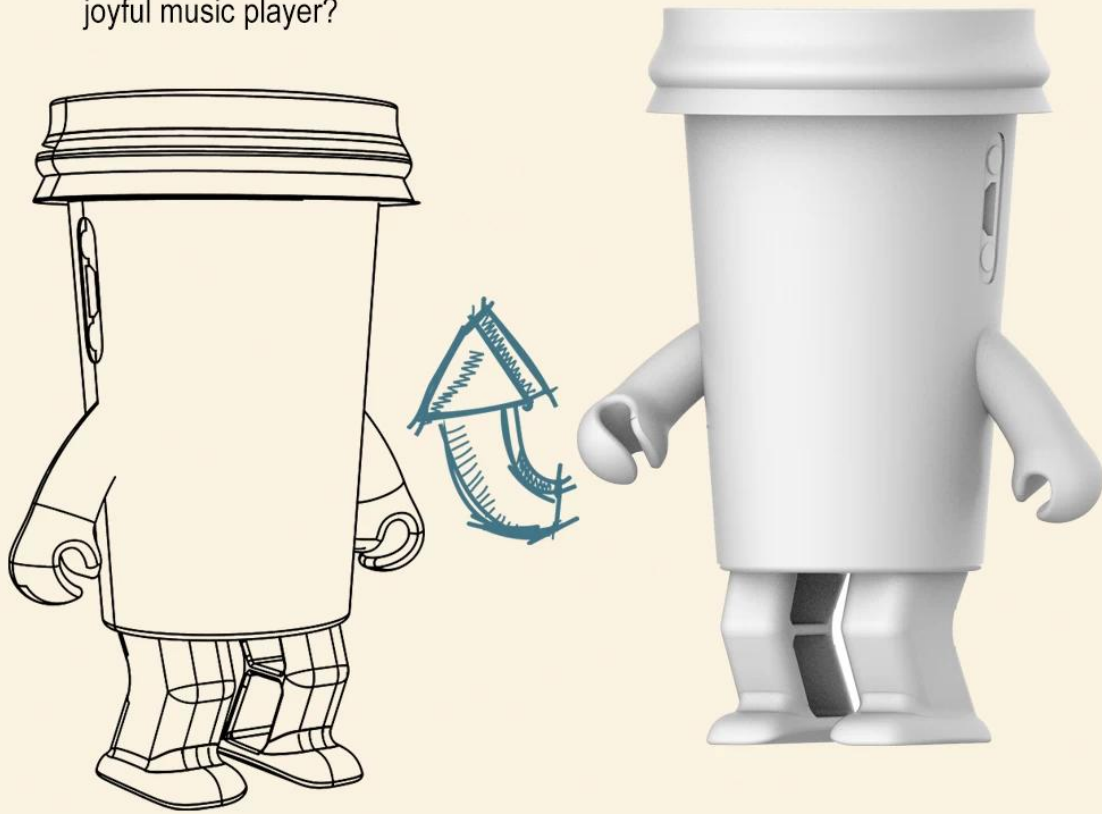

Bluetooth 5.0: 20Hz-20KHz

Bluetooth : 4

Bluetooth 5.0: 1

Bluetooth 5.0: Bluetooth

Bluetooth 5.0: Bluetooth

Bluetooth 5.0: Bluetooth, Bluetooth, Bluetooth

Bluetooth 5.0: 15.10 x7.05x5.70

Bluetooth: 8518210000

Think:

How to design a joyful music player?

Draft Drawing :
A joyful image.

Sawolol®

www.sawolol.com

Wireless

LED Light

Hands-free