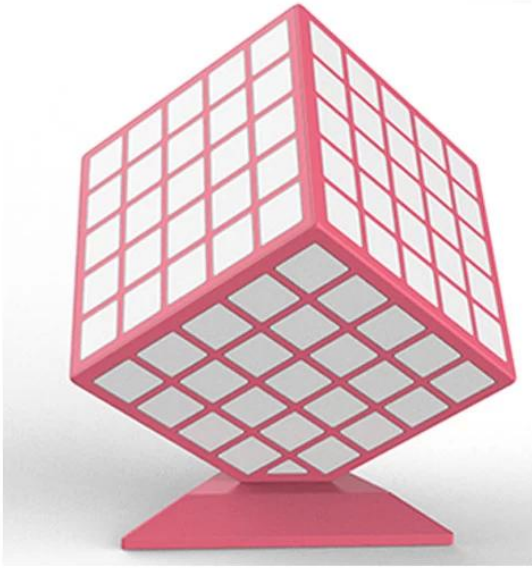

Sawolol®

LED Cube Speaker Plus

NSP-8117PL

www.sawolol.com

Sawolol

Cube LED Speaker Plus

Cube LED Speaker with 360 degree full lights

Material:ABS Plastic

The clock display

www.sawolol.com

Sawolol®

Sawolol

Seven music lamp modes

Various colored lights vary randomly

Sawolol

www.sawolol.com