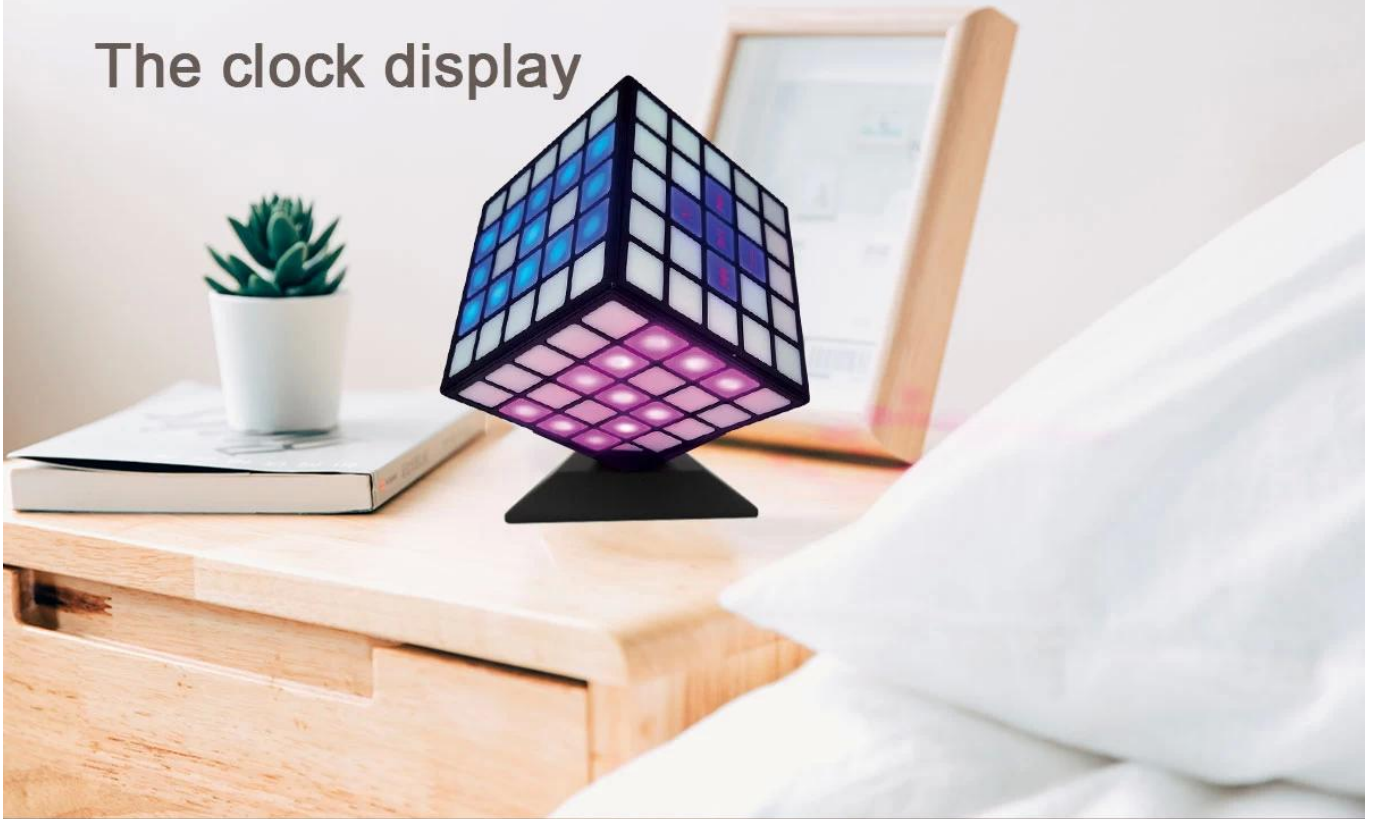

Sawolol

The clock display

www.sawolol.com