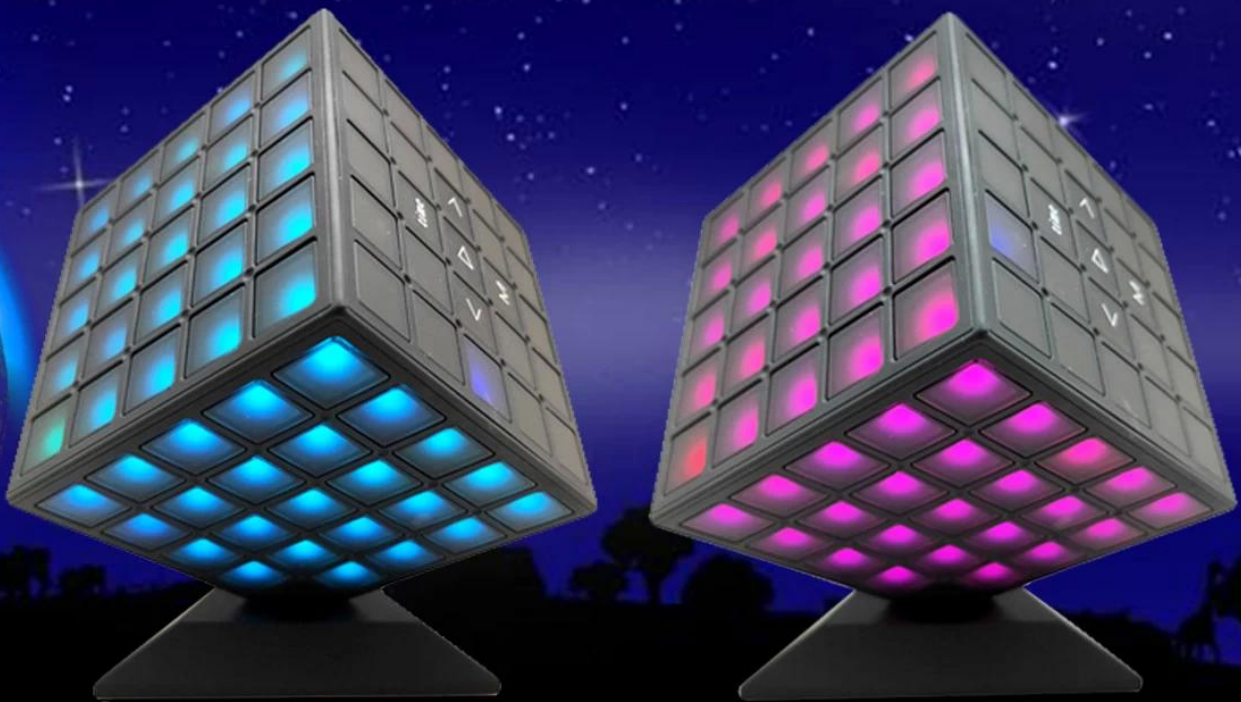

Sawolol®

LED Cube Speaker Plus

NSP-8117PL

www.sawolol.com

Sawolol

Cube LED Speaker Plus

Cube LED Speaker with 360 degree full lights

Material:ABS Plastic

Bluetooth specification:V5.0

Support TF Card/AUX/Hands-free call

360 degree revolving full lights

Time function with alarm clock

Speaker:ø52MM/ 4ohms /8W

Signal to noise ratio:90HZ-20K/65dB

Battery: 2200mAh

Sawolol[®]

 3D Full LED Light

www.sawolol.com

Multiple color options

Sawolol®

Multi-color Night Lights

www.sawolol.com

Sawolol

The clock display

www.sawolol.com

Sawolol®

Sawolol

Seven music lamp modes

Various colored lights vary randomly

Sawolol

www.sawolol.com