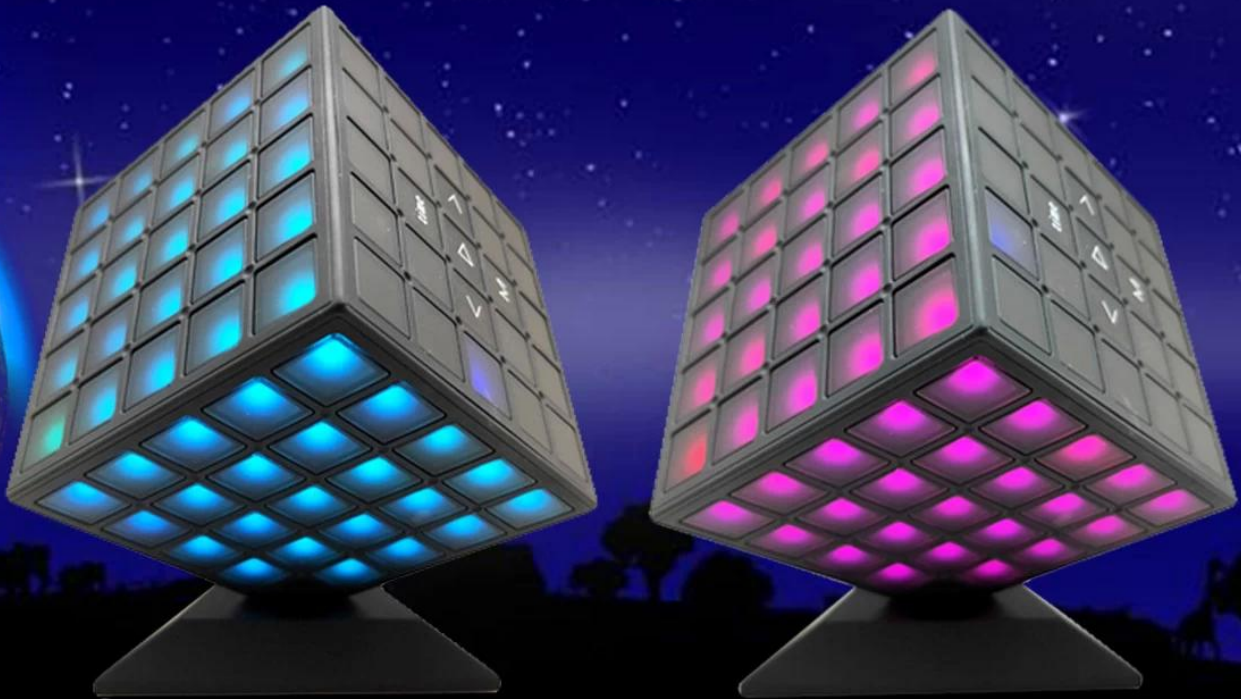

LED Cube Speaker Plus

NSP-8117PL

www.sawolol.com

Sawolol

Cube LED Speaker Plus

Cube LED Speaker with 360 degree full lights

Material:ABS Plastic

Bluetooth specification:V5.0

Charging time: 4 hours

Colors: Multi-color is Optional

Accessories: USB charging cable, Manual, Gift box

Product size:16*16*18CM

HS code: 8518210000

www.sawolol.com

Sawolol®

 3D Full LED Light

www.sawolol.com

Multiple color options

Sawolol®

Multi-color Night Lights

www.sawolol.com

Sawolol

The clock display

Sawolol®