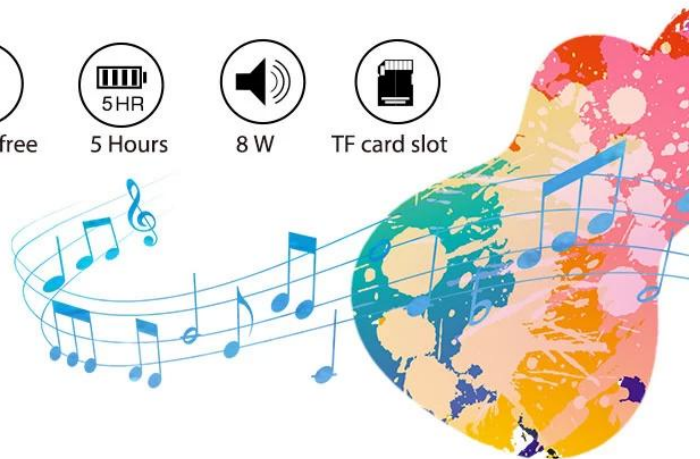

Support TF Card/AUX/Hands-free call

360 degree revolving full lights

Time function with alarm clock

Speaker:ø52MM/ 4ohms /8W

Signal to noise ratio:90HZ-20K/65dB

Battery: 2200mAh

Power supply voltage:5v

Working Time: Up to 5 hours

Charging time: 4 hours

Colors: Multi-color is Optional

Accessories: USB charging cable, Manual, Gift box

Product size:16*16*18CM

HS code: 8518210000

www.sawolol.com

Sawolol®

 3D Full LED Light