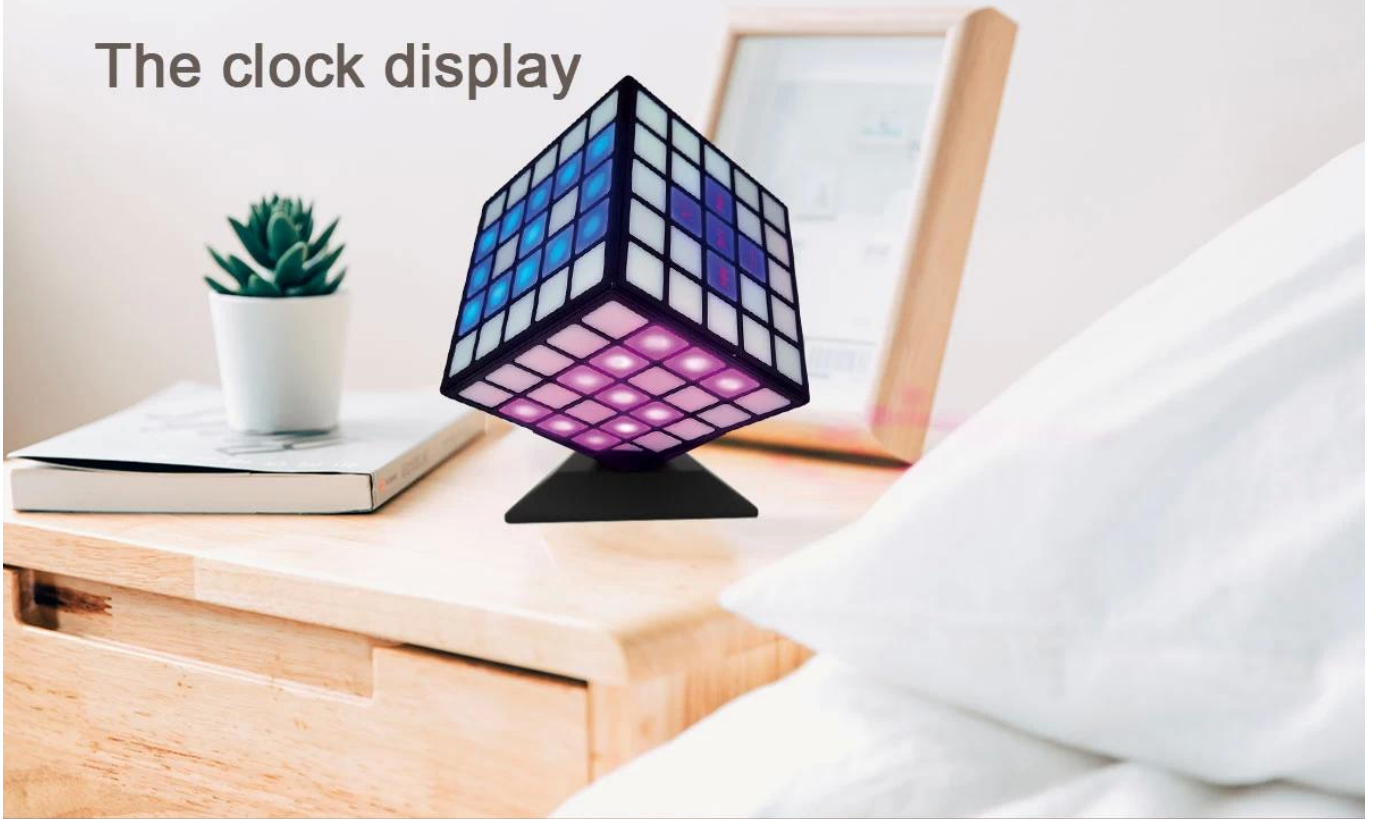

LED Cube Speaker Plus

NSP-8117PL

www.sawolol.com

Sawolol

Cube LED Speaker Plus

Cube LED Speaker with 360 degree full lights

Material:ABS Plastic

Bluetooth specification:V5.0

www.sawolol.com

Multiple color options

Sawolol®

Multi-color Night Lights

www.sawolol.com

Sawolol

The clock display

Sawolol®