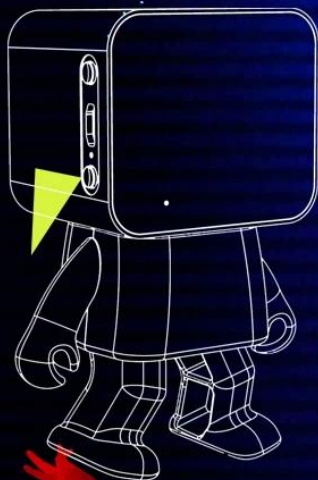

Think:
How to design a
joyful music player?