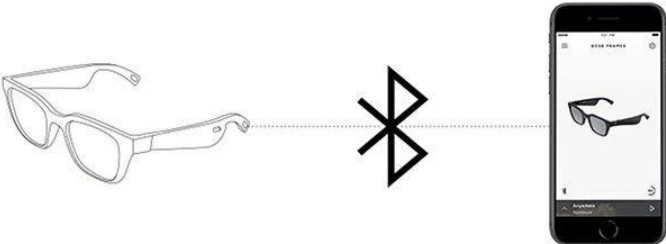

IPx4 dustproof and rainproof

Easy to take care of

Ultra-light TR90 memory material for the frame  
Fits well with your head curve

Strong core, To respond quickly  
Permanent ease

\* The picture is for expression only, the specific appearance is subject to the real ting

Save wireless connection via bluetooth