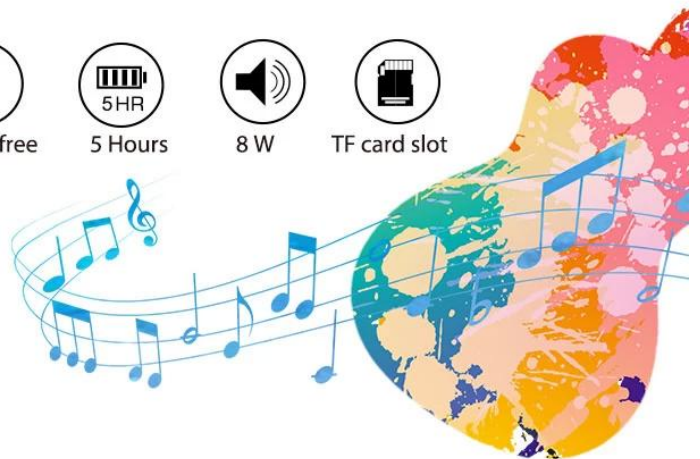

**Working Time: Up to 5 hours**

**Charging time: 4 hours**

**Colors: Multi-color is Optional**

**Accessories: USB charging cable, Manual, Gift box**

**Product size:16\*16\*18CM**

**HS code: 8518210000**

[www.sawolol.com](http://www.sawolol.com)