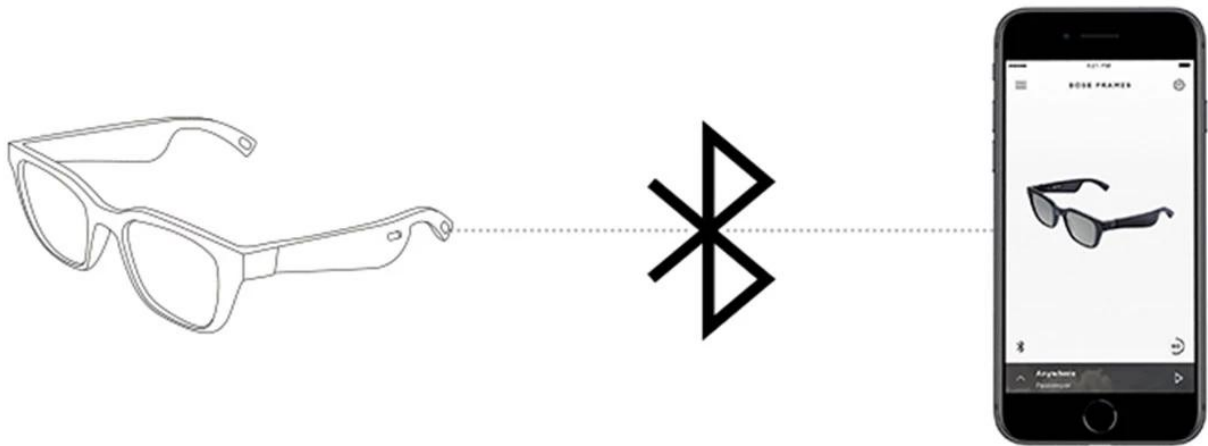

Save wireless connection via bluetooth