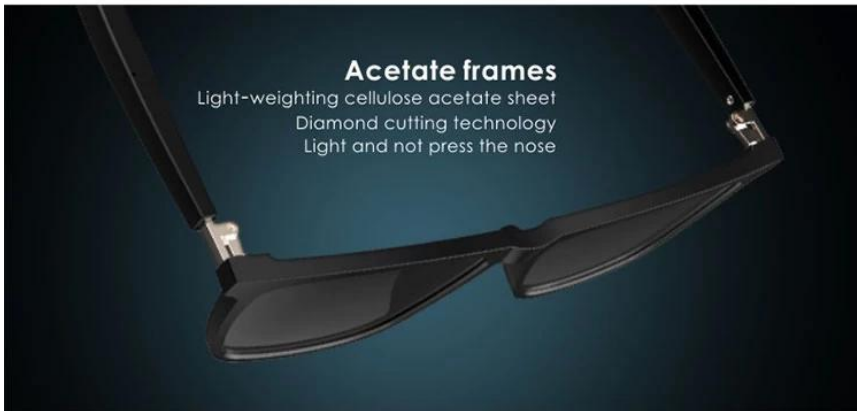

Frequency: 2.4GHz

Product size: 158*146mm

Lens size: 56*49mm

Net Weight: 44.5g

Product details

Do every detail with heart, amazing technology, more excellent appearance..

Sawolol®

Multi-dimensional optimization Smoother call audio