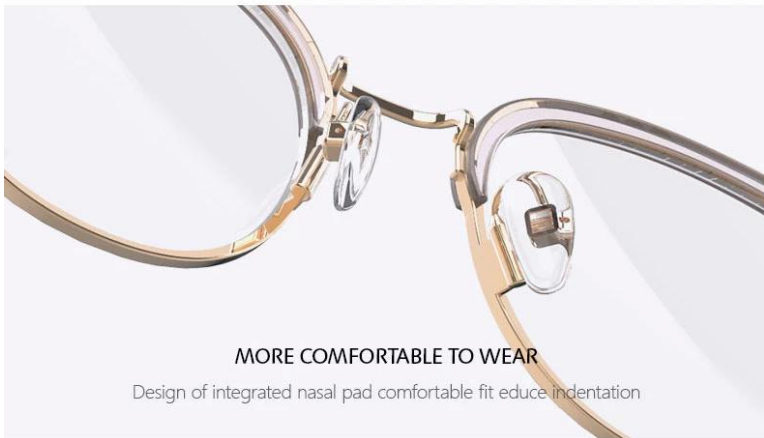

Sawolol®

|||||
INGENIOUS DETAILS