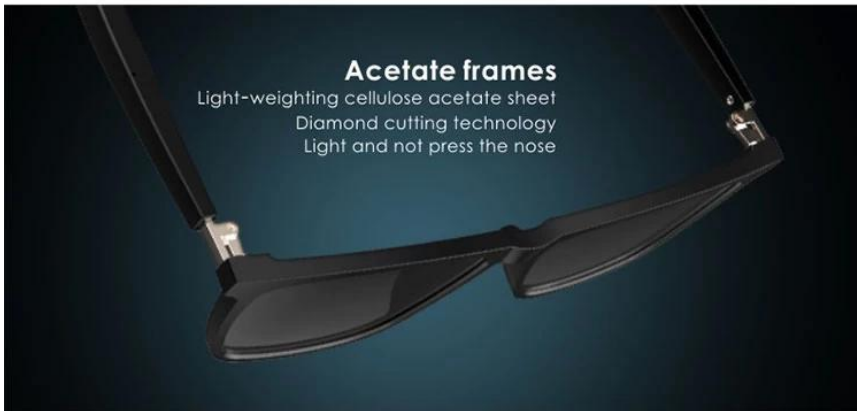

Frequency: 2.4GHz

Product size: 158*146mm

Lens size: 56*49mm

Net Weight: 44.5g

Product details

Do every detail with heart, amazing technology, more excellent appearance..

Sawolol[®]

Multi-dimensional optimization Smoother call audio