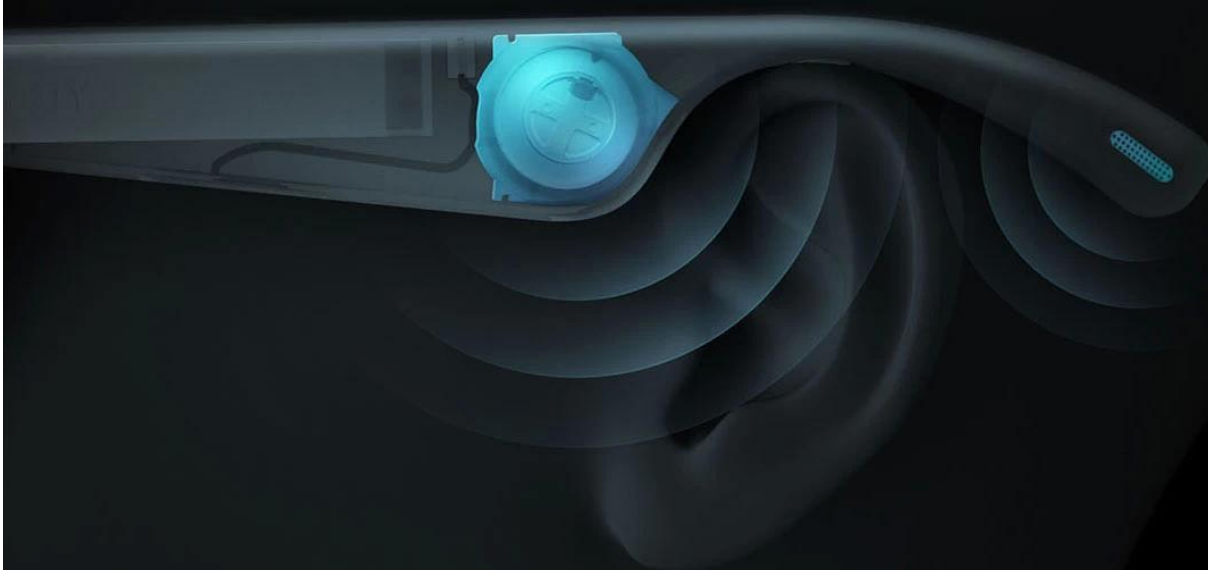

Remain free
Have fun in your music world

Directional Sound into the Ear Quality Sound Non the earphone in the ear

Directional audio technology can accurately project sound into specific areas, whether when you listening to music or during a phone call.

Just enjoy quality audio music/phone call freely. Relax our ear and have our life more secure and more comfortable than tradional headphone/earphone.