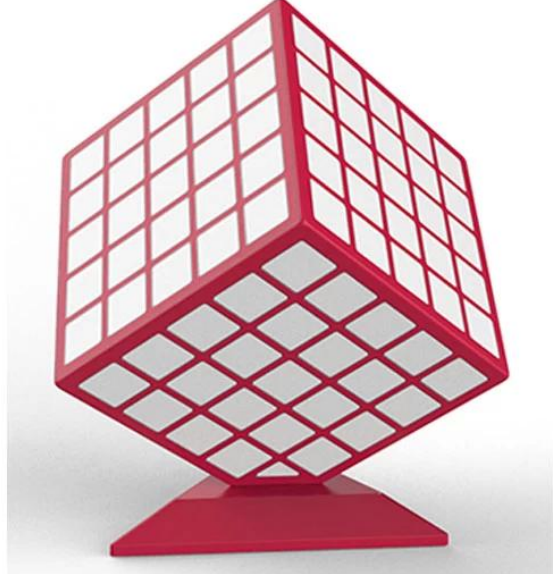

Sawolol®

LED Cube Speaker Plus

NSP-8117PL

www.sawolol.com

Sawolol

Cube LED Speaker Plus

Cube LED Speaker with 360 degree full lights

Material:ABS Plastic

The clock display

Sawolol®

Sawolol

Seven music lamp modes

Various colored lights vary randomly

Sawolol

www.sawolol.com