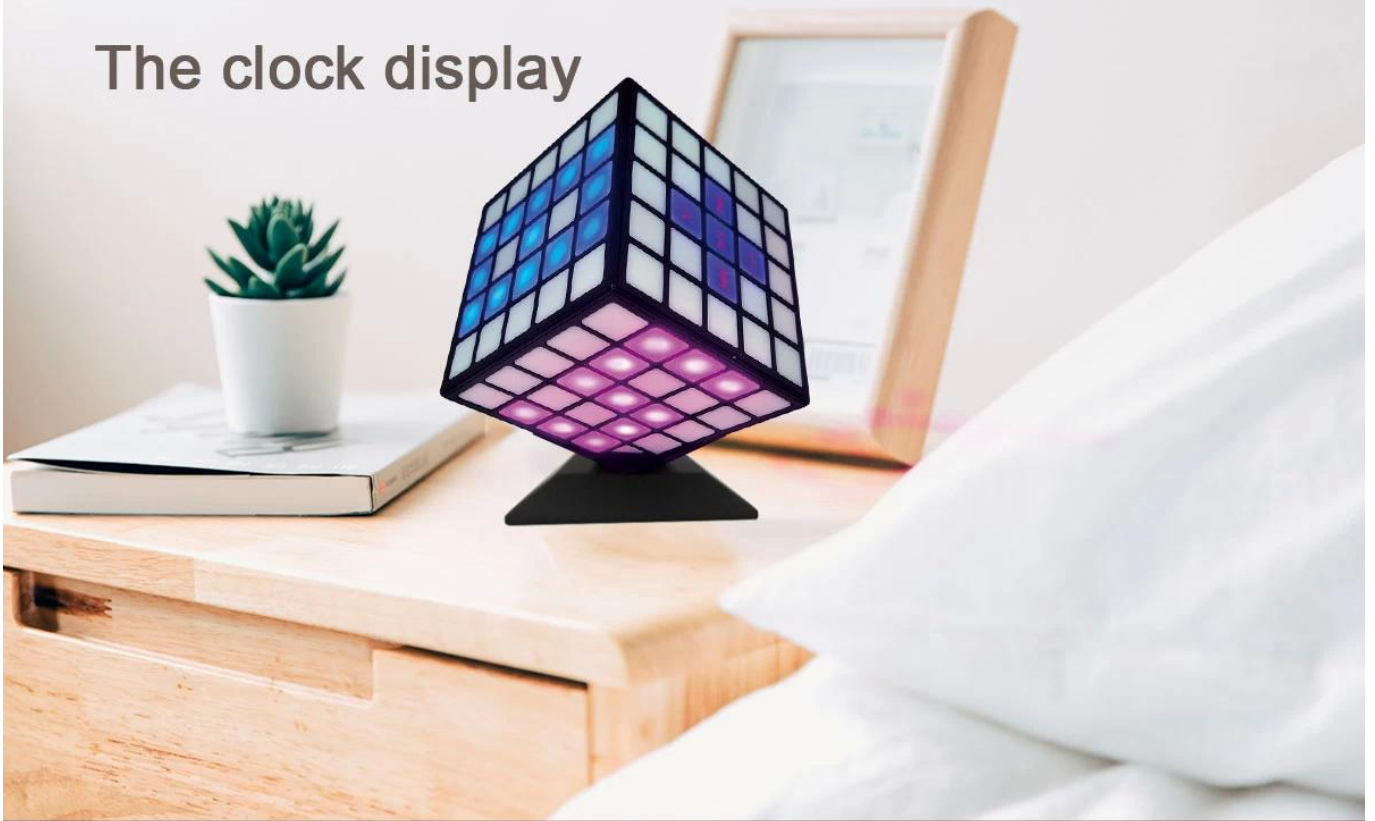

Sawolol

The clock display