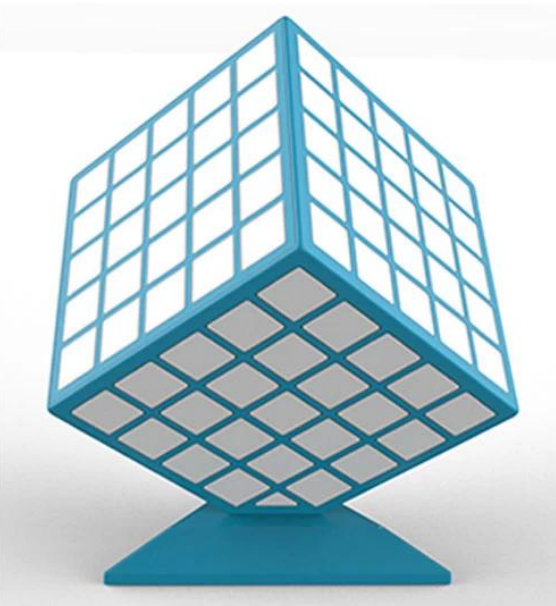

Sawolol®

LED Cube Speaker Plus

NSP-8117PL

www.sawolol.com

Sawolol

Cube LED Speaker Plus

Cube LED Speaker with 360 degree full lights

Material:ABS Plastic

The clock display

Sawolol®

Sawolol

Seven music lamp modes

Various colored lights vary randomly

Sawolol

www.sawolol.com