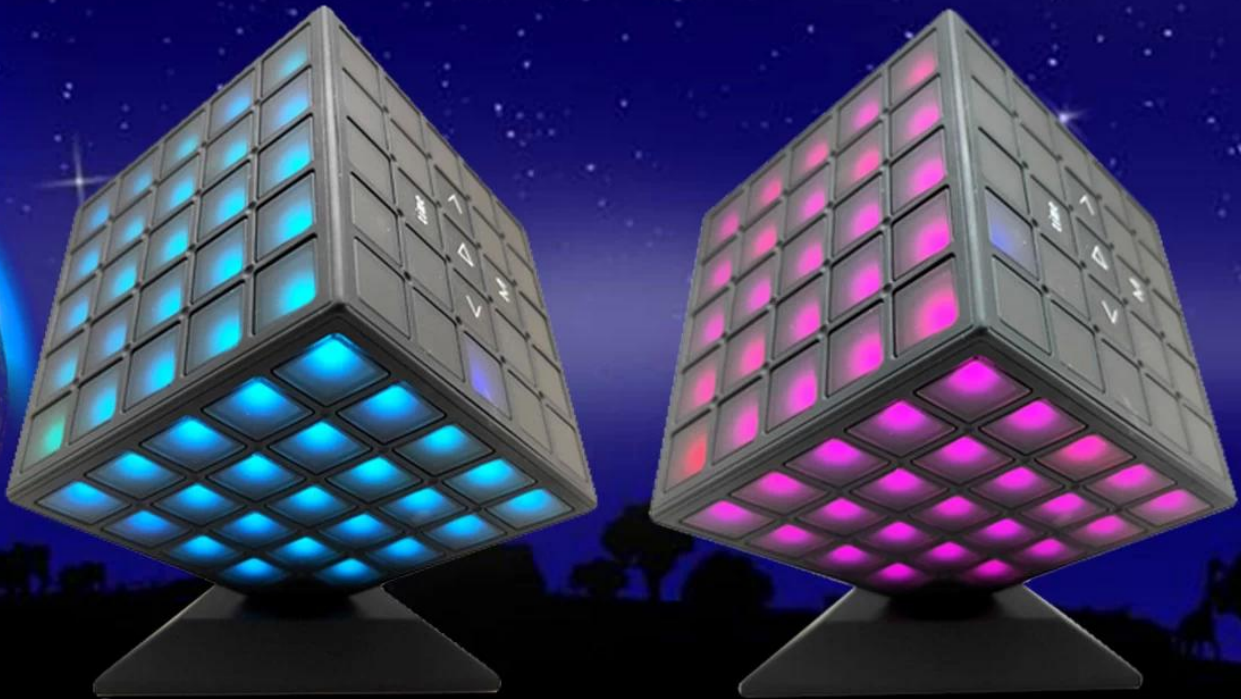

Sawolol®

LED Cube Speaker Plus

NSP-8117PL

www.sawolol.com

Sawolol

Cube LED Speaker Plus

Cube LED Speaker with 360 degree full lights

Material:ABS Plastic

Bluetooth specification:V5.0

Support TF Card/AUX/Hands-free call

360 degree revolving full lights

Time function with alarm clock

Speaker:ø52MMm/ 4ohms /8W

Signal to noise ratio:90HZ-20K/65dB

Battery: 2200mAh

Sawolol[®]

 3D Full LED Light

www.sawolol.com

Multiple color options

Sawolol®

Multi-color Night Lights

www.sawolol.com

Sawolol

The clock display

Sawolol®

Sawolol

Seven music lamp modes

Various colored lights vary randomly

Sawolol

www.sawolol.com