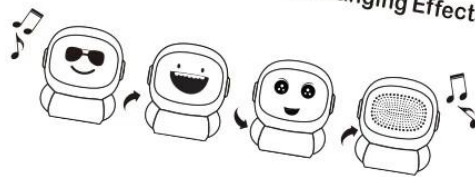

Sm:)e **ROTATE ME**
Joy in EQ Audio Changing Effects