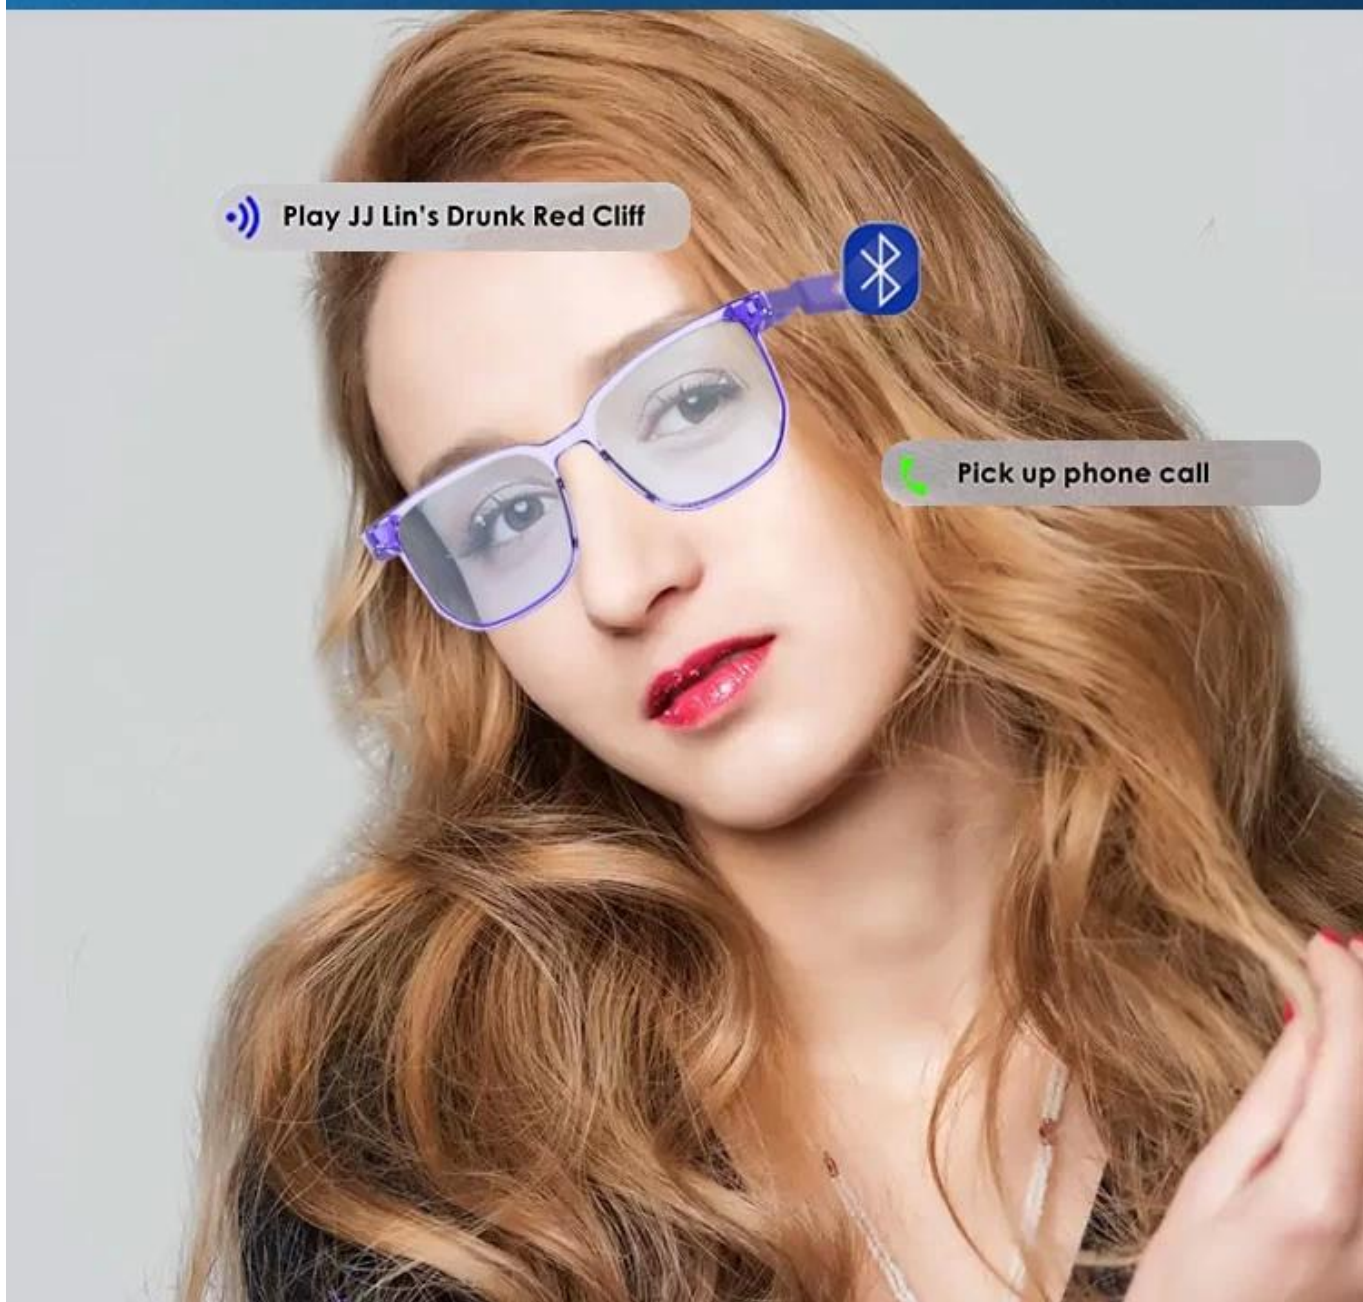

Press for two seconds slightly for online assistant

You can pick up/hang up the phone,
play/pause and awaken the voice assistant, etc.
with simple double-clicks on temples. More experience await your unlocking

Play JJ Lin's Drunk Red Cliff

Pick up phone call