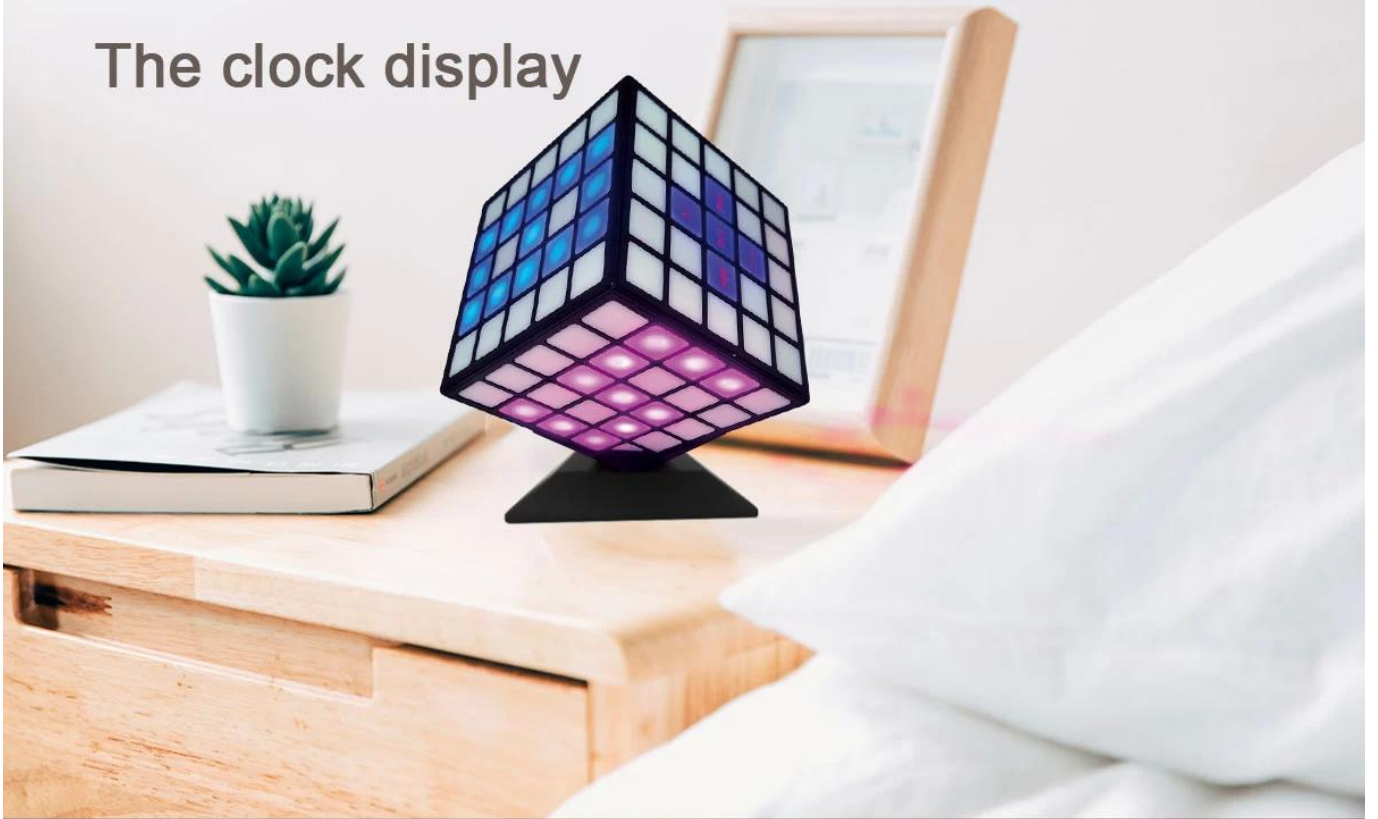

www.sawolol.com

Sawolol

Cube LED Speaker Plus

Cube LED Speaker with 360 degree full lights

Material:ABS Plastic

Bluetooth specification:V5.0

Support TF Card/AUX/Hands-free call

360 degree revolving full lights

Sawolol®

Multi-color Night Lights

www.sawolol.com

Sawolol

The clock display

Sawolol®

Sawolol

Seven music lamp modes