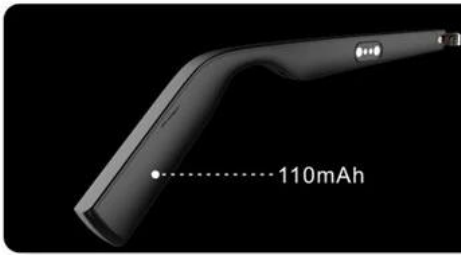

Working Time: 5-6H

Charging Input: 5V 1A

Frequency: 2.4GHz

Product size: 158*147.5mm

Lens size: 64*53mm

Net Weight: 47.5g

DETAIL

Design

Simplicity

Elegance

comfort

Sawolol®

Acetate fiber frame weights
only 10 grams

Arc bridge shapes
tight with nose

Physical button at temple
easy to switch mode

Elegant earpiece rests
in comfort position

BT 5.0

04

Dual big battery

110mAh(left)
110mAh(right)

05

Hd nylon lens

Anti-glare
Anti blue-ray
Anti UV

06