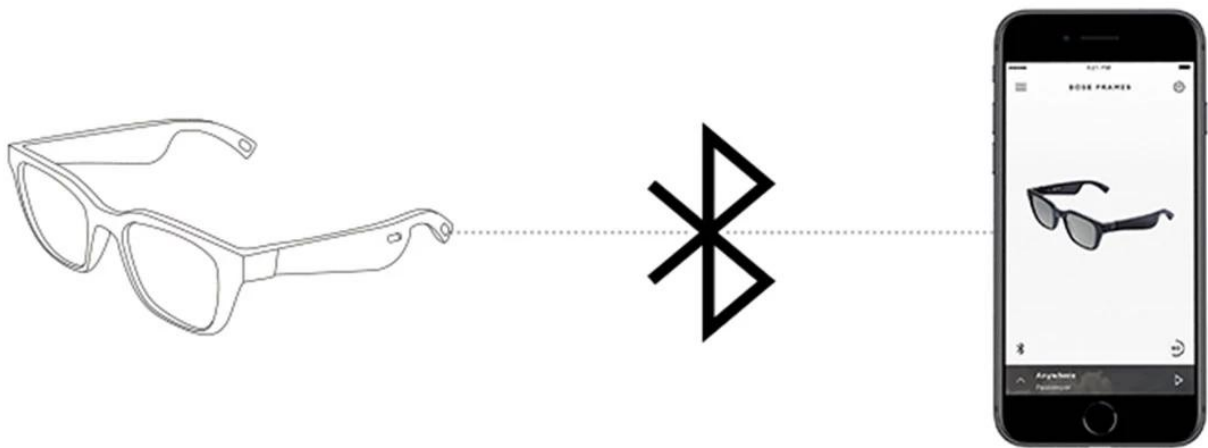

Sawolol

Ultra-light TR90 memory material for the frame
Fits well with your head curve

Qualcomm chip

Strong performance Quick response

Adopting Qualcomm HD chip and supporting Apt-X HD technology, and using THD+N ultra-low distortion technology, the performance is strong while ensuring the output of high - quality sound, let the music show the mast.

Save wireless connection via bluetooth

Sawolol®

Polymer Lithium Ion Batteries

200 hours standby time

Polymer lithium-ion battery with a capacity of 120mAh for up to 5 hours of normal use

www.sawolol.com