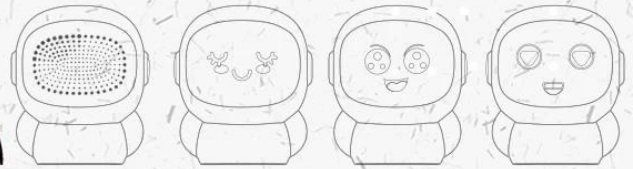

20- 70 : ABS

ABS : ABS

3-2 : ABS

2 : ABS

8 * 6.7 * 6.6 : ABS

Face Changing Speaker

Sawolol®

Think:
How to design a joyful music player?