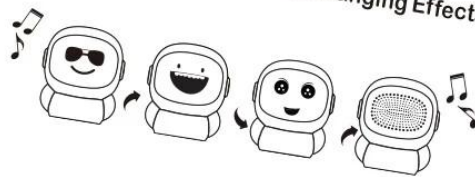

MUSIC

Face-Changing Robot

-EQ Audio Changing Speaker
Colour Breathing Light

Sm:)e **ROTATE ME**
Joy in EQ Audio Changing Effects

MUSIC

- 00000000 000000 00000000 0000000 00 00

000000000 00000000 0000 00000 7-3 :00000000 0000000