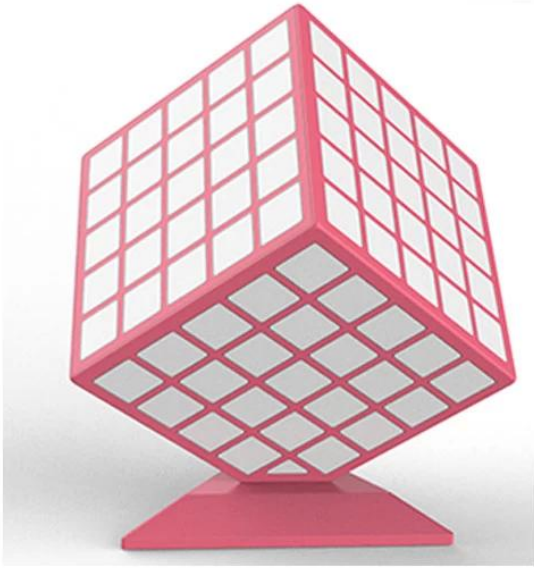

www.sawolol.com

□□□□□□□□: