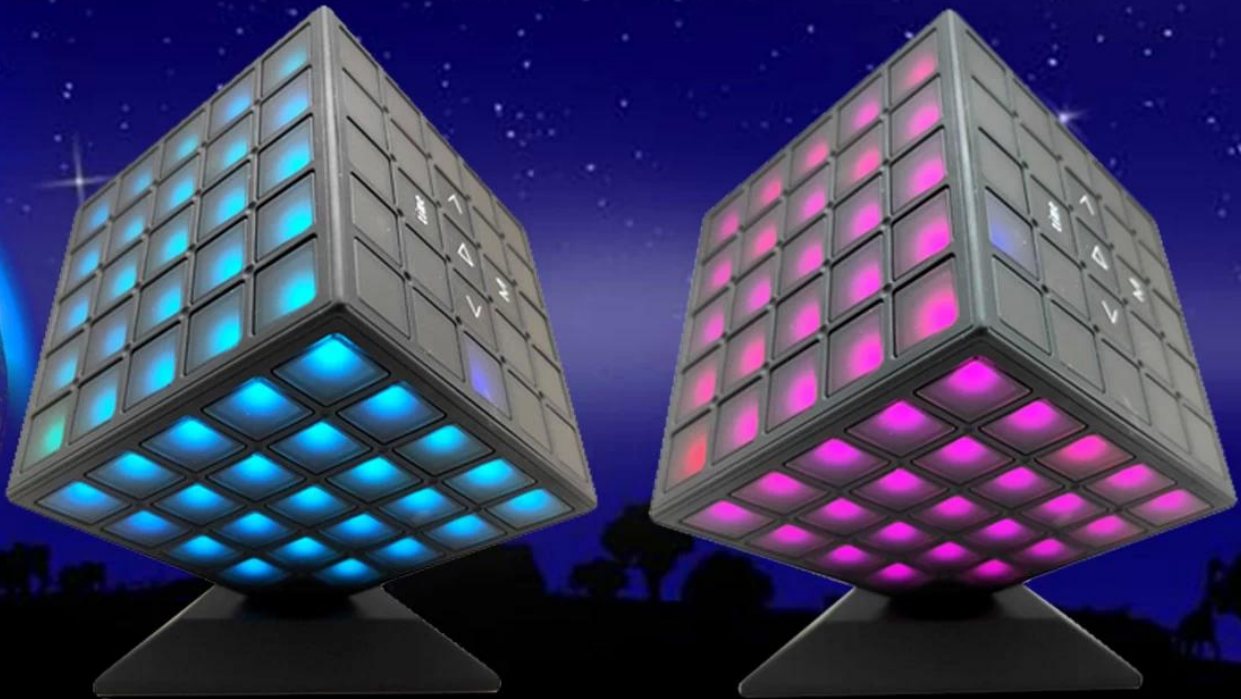

Sawolol

Cube LED Speaker Plus

Cube LED Speaker with 360 degree full lights

Material:ABS Plastic

Bluetooth specification:V5.0

Support TF Card/AUX/Hands-free call

360 degree revolving full lights

Time function with alarm clock

Product size:16*16*18CM

HS code: 8518210000

www.sawolol.com

Sawolol[®]

 3D Full LED Light

www.sawolol.com

Multiple color options

Sawolol®

Multi-color Night Lights

www.sawolol.com

Sawolol

The clock display

www.sawolol.com

Sawolol®

Sawolol

Seven music lamp modes