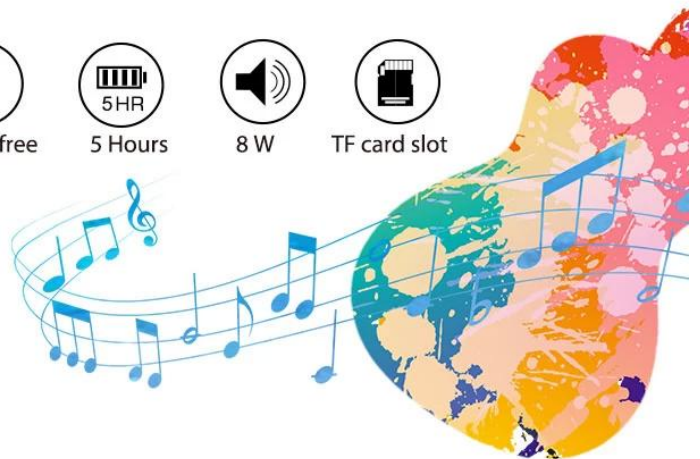

Sawolol

Cube LED Speaker Plus

Cube LED Speaker with 360 degree full lights

Material:ABS Plastic

Bluetooth specification:V5.0

Support TF Card/AUX/Hands-free call

360 degree revolving full lights

Time function with alarm clock

Speaker:ø52MM/ 4ohms /8W

Signal to noise ratio:90HZ-20K/65dB

Battery: 2200mAh

Power supply voltage:5v

Working Time: Up to 5 hours

Charging time: 4 hours

Colors: Multi-color is Optional

Accessories: USB charging cable, Manual, Gift box

Product size:16*16*18CM

HS code: 8518210000

www.sawolol.com