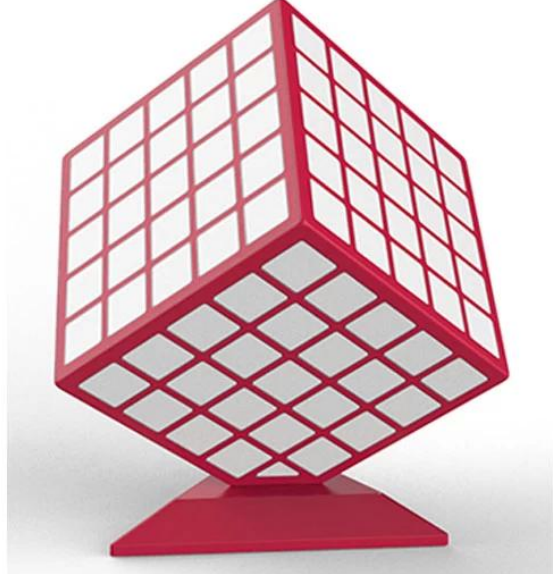

www.sawolol.com

□□□□□□□□: