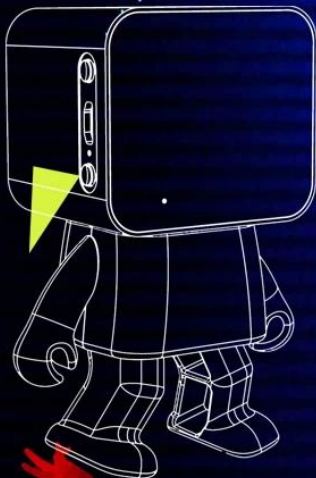

Bluetooth 5.0
Bluetooth 5.0
Bluetooth : ABS
Bluetooth TWS
Bluetooth : V5.0
Bluetooth
3 :
4 :
1 :
20 - 20 :
85 :
Bluetooth : V5.0
Bluetooth :
Bluetooth :
9.3×4.2×6.6 :

Think:
How to design a
joyful music player?