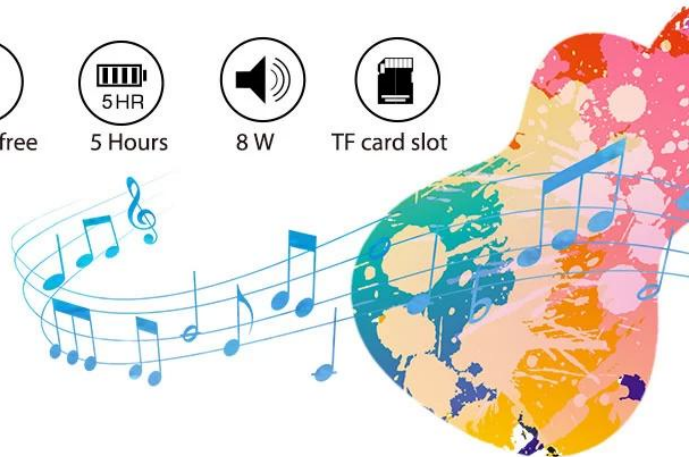

**Working Time: Up to 5 hours**

**Charging time: 4 hours**

**Colors: Multi-color is Optional**

**Accessories: USB charging cable, Manual, Gift box**

**Product size:16\*16\*18CM**

**HS code: 8518210000**

[www.sawolol.com](http://www.sawolol.com)